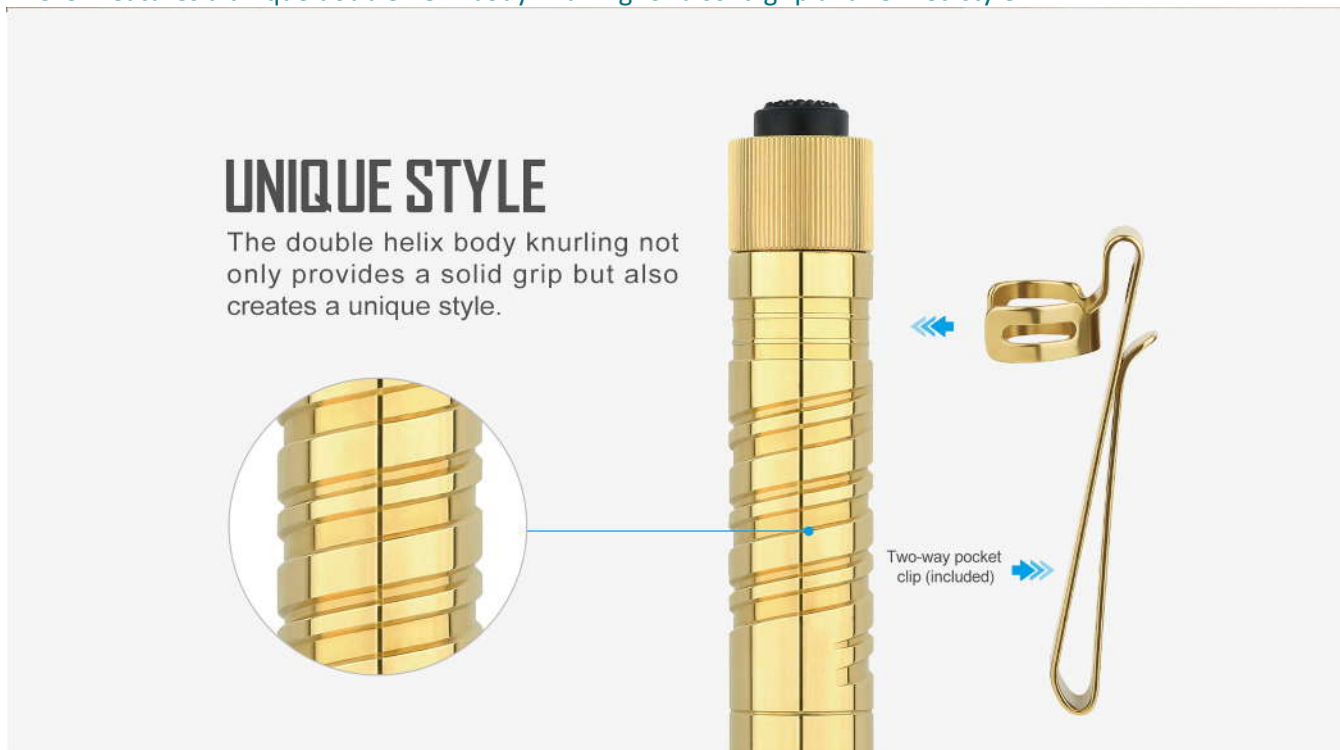

ADVANTAGES

✓ i3T EOS in Brass

Powered by a single AAA battery, the i3T delivers a max output of 180-lumens with a 60-meter beam distance.

NEW i3T EOS BRASS
DISCREET CARRY
AAA POWERHOUSE

MAX OUTPUT ☀️ 180 LUMENS	MAX RUNTIME 🕒 16 HOURS	MAX THROW 📏 60 METERS	DROP TEST ✅ 1.5 METERS	BATTERY 🔋 1.5V AAA ALKALINE BATTERY (INCLUDED)	WATERPROOF 🌊 IPX8
--------------------------------	------------------------------	-----------------------------	------------------------------	--	-------------------------

Incredible 180-lumen output from a standard AAA battery

Olight i3T EOS Brass

✓ Perfect Operation

Grippy tail switch with silicone pearls on the surface and a strong spring underneath for crisp and easy operation.

✓ Unique Style

The i3T features a unique double helix body knurling for a solid grip and refined style.

Olight i3T EOS Brass

✓ Premium Beam

Paired with a TIR optic lens, the i3T produces a soft and balanced beam.

PREMIUM BEAM

The excellent LED, paired with the TIR optic lens, produces a soft and balanced beam.

✓ Convenient Carry

The dual-direction pocket clip with a lanyard hole allows users to carry the light in either direction.