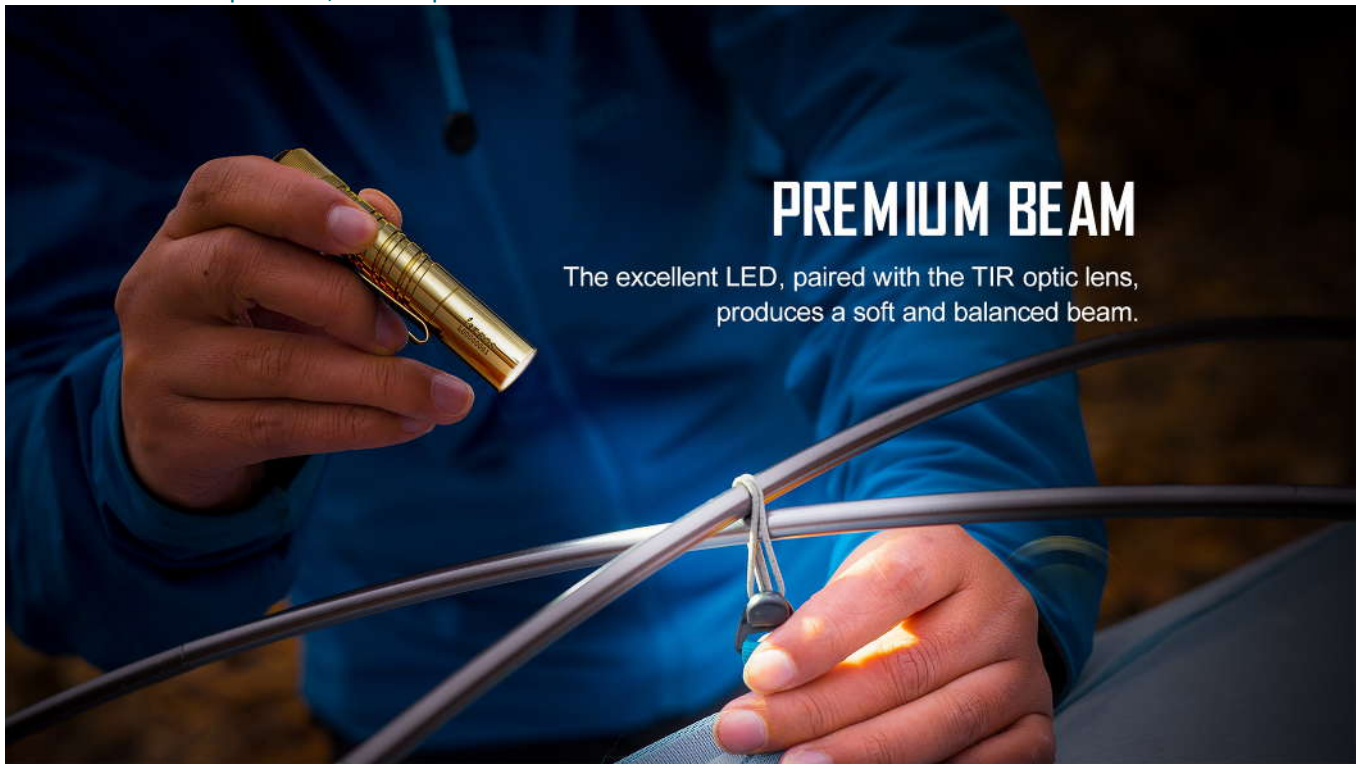

PREMIUM BEAM

The excellent LED, paired with the TIR optic lens, produces a soft and balanced beam.

✓ Convenient Carry

The dual-direction pocket clip with a lanyard hole allows users to carry the light in either direction.