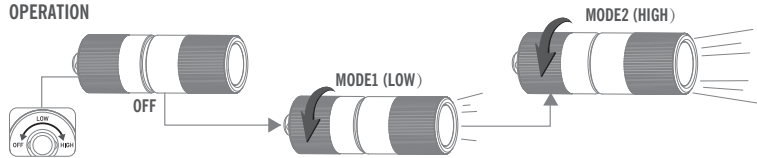

OLIGHT

USER MANUAL

i1R EOS

Thank you for purchasing OLIGHT products. Before use, please read the manual carefully!

PACKAGE CONTENTS

i1R EOS, Micro-USB Cable, User Manual

SPECIFICATIONS

High	130 lumens	54 m	20 min
Low	5 lumens	13 m	7 h
1.5 m	730cd	IPX8	LUXEON TX
		1.61"×0.55 in 41"×14 mm	0.42oz/12 g

FEATURE:

- Lightweight and Tiny. The entire light is slimmer than a pinky finger with the length shorter than a AAA battery and weight at only 0.42 oz/12g.
- Features a high-performance Philips LUXEON TX LED paired with a TIR optic lens producing a soft and balanced beam.
- Rechargeable through a built-in Micro-USB charging port. Fully charged within 1 hour and 15 minutes.
- ON/OFF and output changes are controlled through twisting the flashlight head. Twist it slightly to turn it on at 5 lumens and a bit further for 130 lumens.

INSULATING FILM

Before your first use, remove the flashlight from the package, and unscrew the light head.

Remove the insulating film inside the light head before putting the light head back on.

CHARGING

OPERATION

WARNING

EU-DECLARATION OF CONFORMITY

EU-Declaration of Conformity can be found here CE:
<https://olightworld.com/ec-declaration>

WARRANTY

Within 30 days of purchase: Return to the original seller for repair or replacement.

Within One year of purchase: Return to Olight for repair or replacement.

Battery Warranty: Olight offers a one year warranty for all rechargeable batteries.

This warranty does not cover normal wear and tear, modifications, misuse, disintegrations, negligence, accidents, improper maintenance, or repair by anyone other than an Authorized retailer or Olight itself.

USA Customer Support

cs@olightstore.com

Global Customer Support

Customer-service@olightworld.com