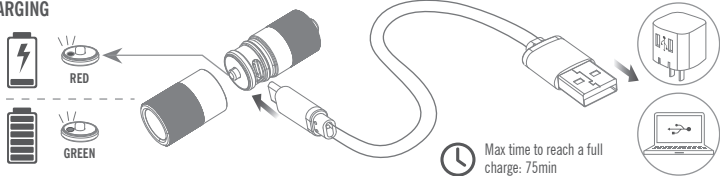

OLIGHT

USER MANUAL

i1R EOS

Thank you for purchasing OLIGHT products. Before use, please read the manual carefully!

PACKAGE CONTENTS

i1R EOS, Micro-USB Cable, User Manual

SPECIFICATIONS

High	130 lumens	54 m	20 min
Low	5 lumens	13 m	7 h
1.5 m	730cd	IPX8	LUXEON TX
		1.61"×0.55 in 41"×14 mm	0.42oz/12 g

FEATURE:

- Lightweight and Tiny. The entire light is slimmer than a pinky finger with the length shorter than a AAA battery and weight at only 0.42 oz/12g.
- Features a high-performance Philips LUXEON TX LED paired with a TIR optic lens producing a soft and balanced beam.
- Rechargeable through a built-in Micro-USB charging port. Fully charged within 1 hour and 15 minutes.
- ON/OFF and output changes are controlled through twisting the flashlight head. Twist it slightly to turn it on at 5 lumens and a bit further for 130 lumens.

INSULATING FILM

Before your first use, remove the flashlight from the package, and unscrew the light head.

Remove the insulating film inside the light head before putting the light head back on.

CHARGING