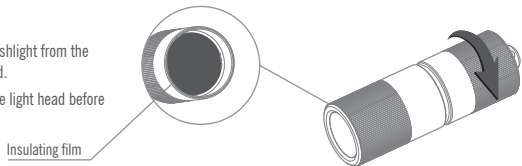

OLIGHT

USER MANUAL

i1R EOS

Thank you for purchasing OLIGHT products. Before use, please read the manual carefully!

PACKAGE CONTENTS

i1R EOS, Micro-USB Cable, User Manual

SPECIFICATIONS

High	130 lumens	54 m	20 min
Low	5 lumens	13 m	7 h
1.5 m	730cd	IPX8	LUXEON TX
		1.61"×0.55 in 41"×14 mm	0.42oz/12 g

FEATURE:

- Lightweight and Tiny. The entire light is slimmer than a pinky finger with the length shorter than a AAA battery and weight at only 0.42 oz/12g.
- Features a high-performance Philips LUXEON TX LED paired with a TIR optic lens producing a soft and balanced beam.
- Rechargeable through a built-in Micro-USB charging port. Fully charged within 1 hour and 15 minutes.
- ON/OFF and output changes are controlled through twisting the flashlight head. Twist it slightly to turn it on at 5 lumens and a bit further for 130 lumens.

INSULATING FILM

Before your first use, remove the flashlight from the package, and unscrew the light head.

Remove the insulating film inside the light head before putting the light head back on.

CHARGING