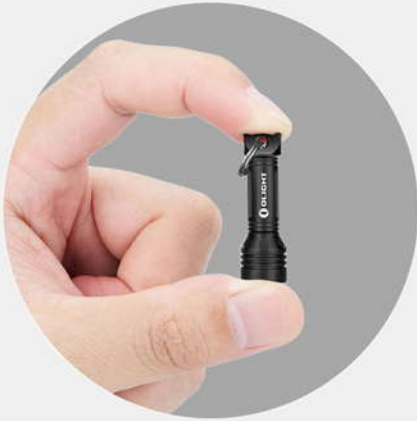

Olight X9R CELL Keychain Light

TINY, BUT VERSATILE
HANDLE DAILY CHORES AT ANY TIME

Reading Map

Opening Door

IPX8 Waterproof

Enduring Hard Conditions

Watching Time

A collage of four images demonstrating the versatility of the Olight X9R CELL keychain light. The top image shows a hand using the light to illuminate a map with labels like "Bear Notch Road" and "FOREST". The middle image shows a hand using the light to illuminate a door handle. The bottom-left image shows the light submerged in water, with the text "IPX8 Waterproof" and "Enduring Hard Conditions". The bottom-right image shows the light illuminating a watch face, with the text "Watching Time".

Olight X9R CELL Keychain Light

X9R CELL

Tiny But Useful

30-Hour Runtime

Light Weight

Its replaceable battery will be supplied for free until the end of 2023.

SINGLE-HANDED EASY OPERATION

TURN ON/OFF WITH A SIMPLE TWIST

(*The connection will tighten when turned off to prevent the head from falling off)

Olight X9R CELL Keychain Light

LIFT AT YOUR FINGERTIP

HIGH-PRECISION CNC MACHINING TO REPLICATE X9R

Olight X9R CELL Keychain Light

KEEPS RUNNING 30 HOURS

With 5 minutes of use per day, it will run up to 1 year!

Olight X9R CELL Keychain Light

**Get Your X9R Cell FOR FREE
And Share Your Exclusive Moments!**

Extremely small, but makes it
a perfect keychain light