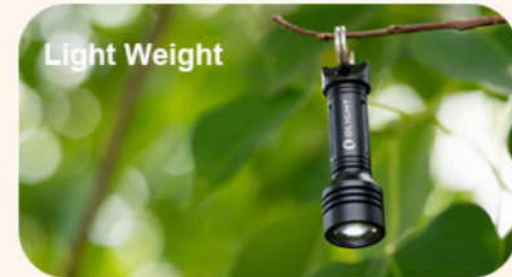

Olight X9R CELL Keychain Light

TINY, BUT VERSATILE
HANDLE DAILY CHORES AT ANY TIME

Reading Map

Opening Door

IPX8 Waterproof

Enduring Hard Conditions

Watching Time

A collage of four images demonstrating the versatility of the Olight X9R CELL keychain light. The top image shows a hand using the light to illuminate a map with labels like "Bear Notch Road" and "FOREST". The middle image shows a hand using the light to illuminate a door handle. The bottom-left image shows the light submerged in water, with the text "IPX8 Waterproof" and "Enduring Hard Conditions". The bottom-right image shows the light illuminating a watch face, with the text "Watching Time".

Olight X9R CELL Keychain Light

X9R CELL

Tiny But Useful

30-Hour Runtime

Light Weight

Its replaceable battery will be supplied for free until the end of 2023.

SINGLE-HANDED EASY OPERATION

TURN ON/OFF WITH A SIMPLE TWIST

(*The connection will tighten when turned off to prevent the head from falling off)

Olight X9R CELL Keychain Light

LIFT AT YOUR FINGERTIP

HIGH-PRECISION CNC MACHINING TO REPLICATE X9R

Olight X9R CELL Keychain Light