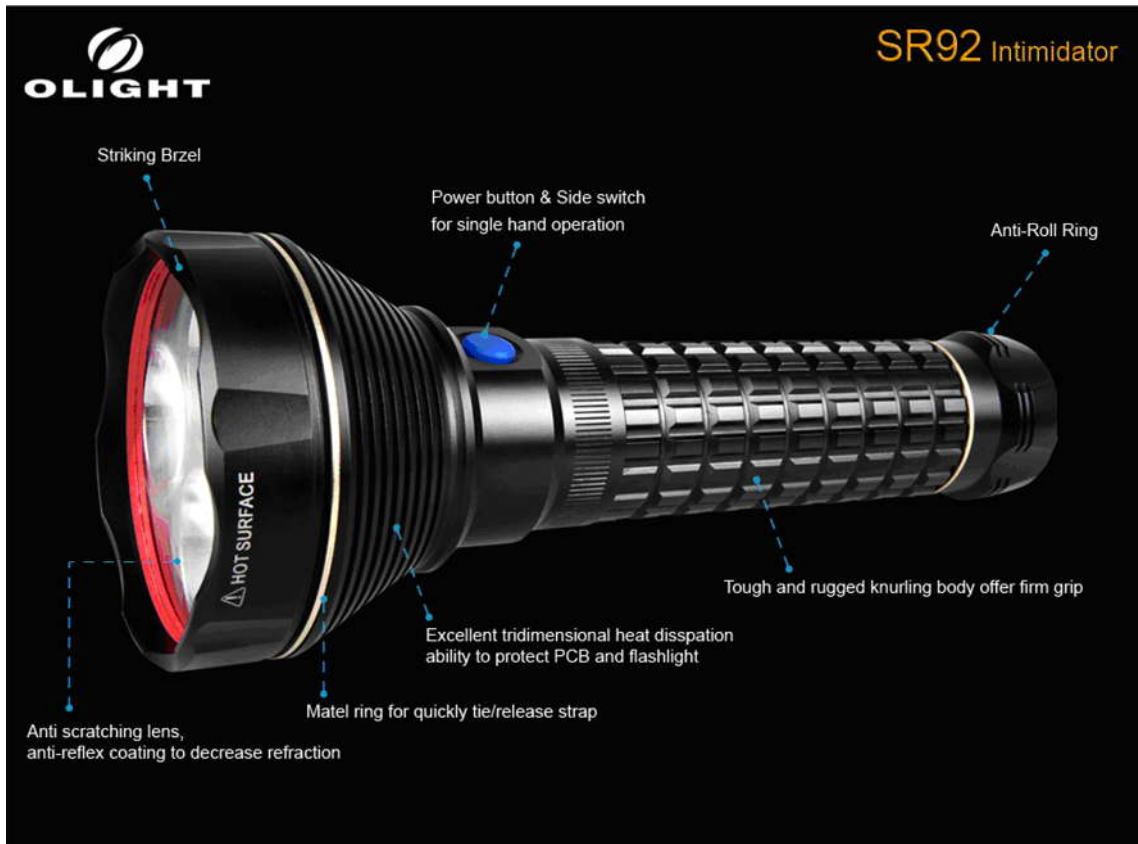

Olight SR92 Intimidator