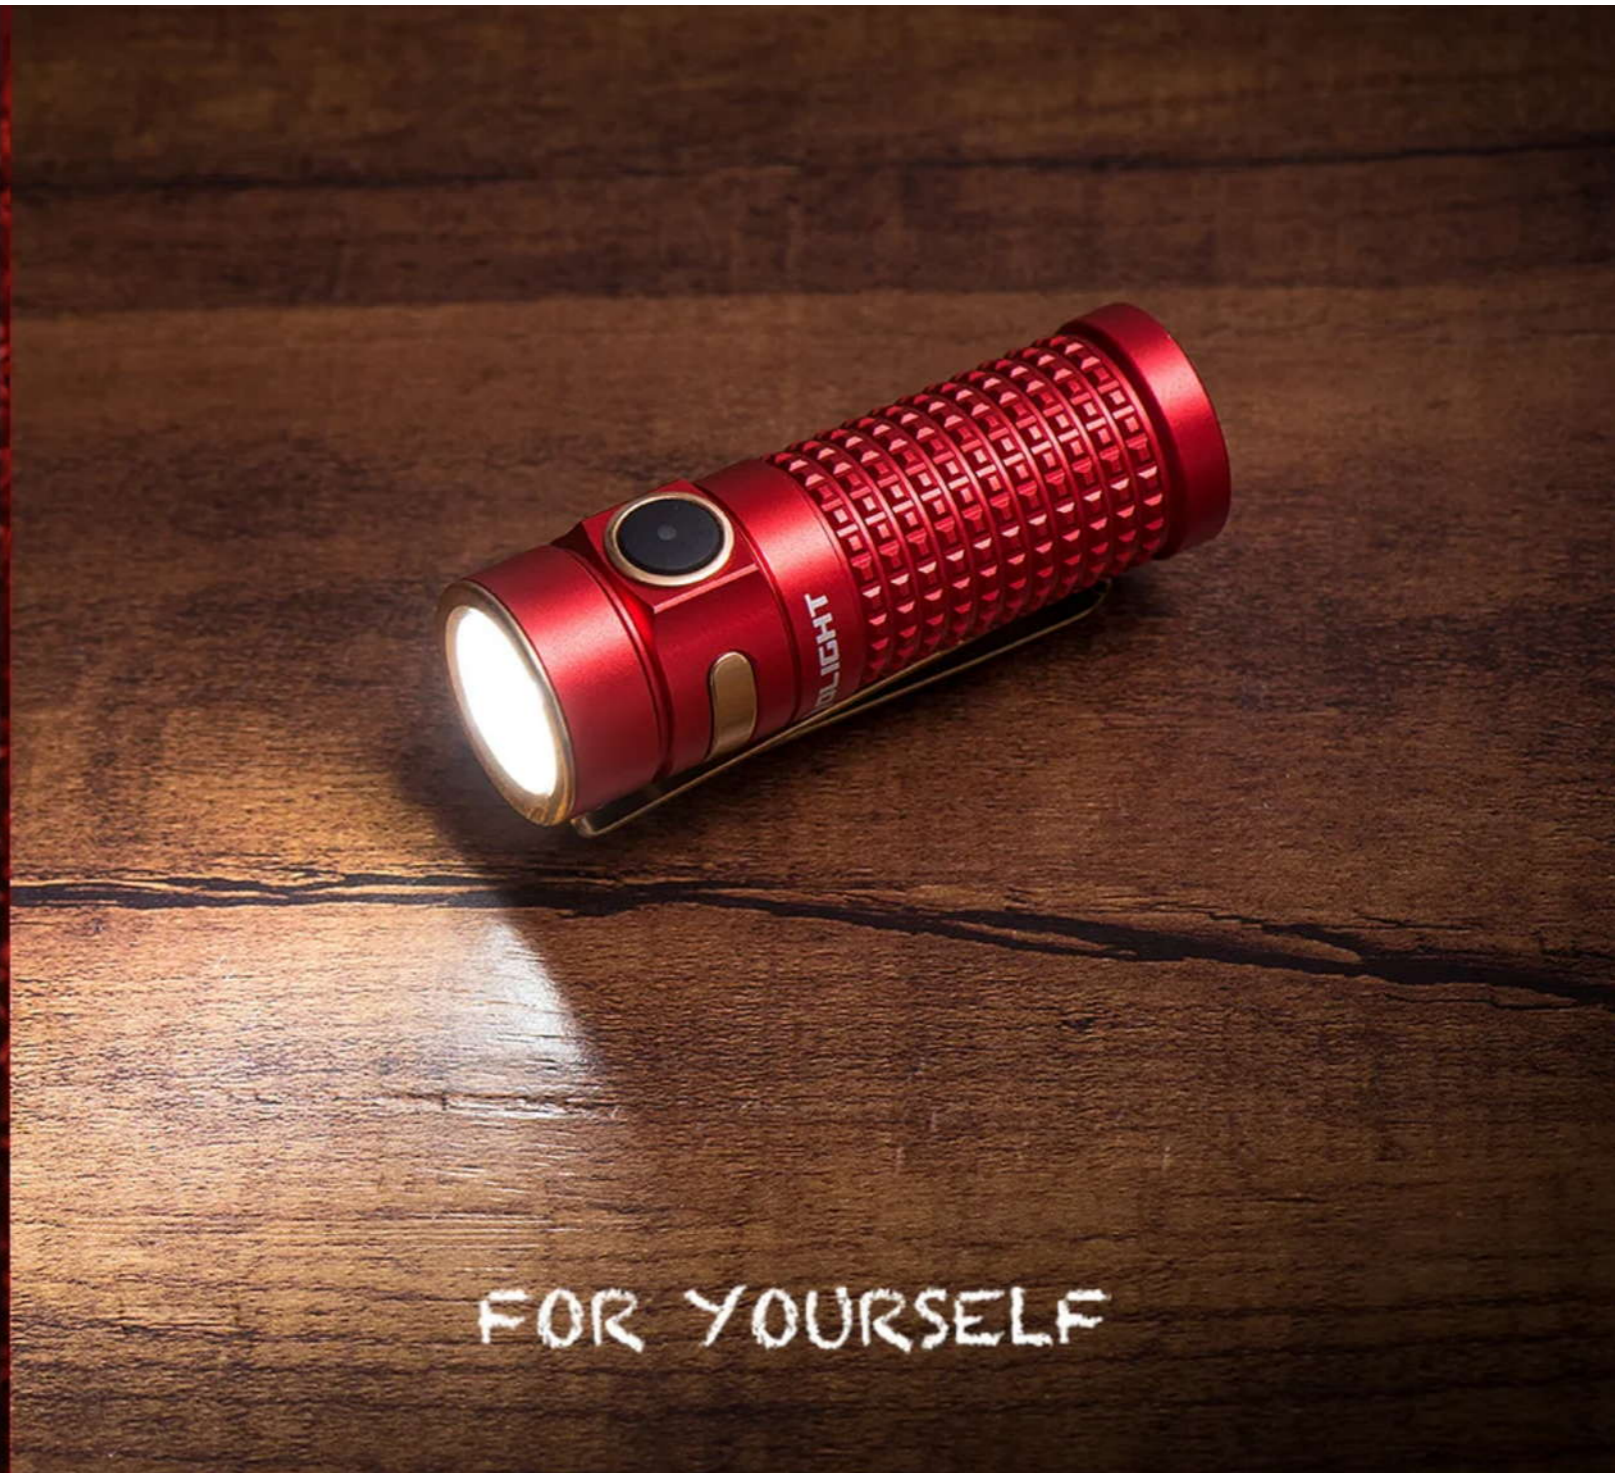

NEW S1R BATON III RED

BEAUTY

AND POWER

1,000 LUMENS

MAGIC IN YOUR POCKET

Small and lightweight
Second-to-none quality and IPX8 waterproof.
The perfect EDC option.

LIGHT UP YOUR WAY HOME

1,000 lumens pocketable powerhouse.
Reliable no matter when you need it.
Because you matter. Simple as that.

CHARGE IT UP, QUICK AND EASY

No need to buy extra batteries.

It boasts highly efficient magnetic charging cable.

Fast, convenient, portable.

PERFECT GIFT EVER

Fascinating red version makes a wonderful gift.
Unexpected color. Unprecedented experience.
Treat yourself and someone you love.

FOR THE LADY IN YOUR LIFE

FOR YOURSELF

STUNNING FROM THE INSIDE OUT

MAX OUTPUT

1,000 LUMENS

MAX RUNTIME

8 DAYS

MAX THROW

145 METERS

BATTERY

IMR16340
(included)

DROP TEST

1.5 METERS

WATERPROOF

IPX8

Red