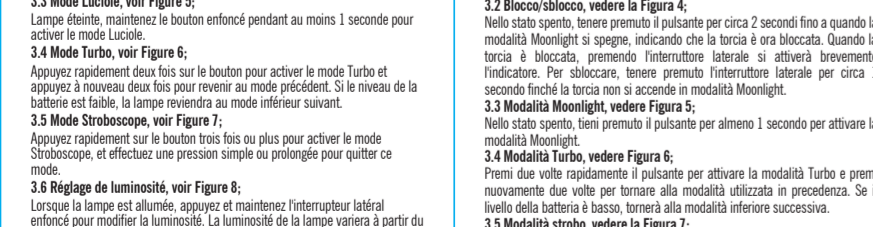

Remove the insulating film before use.