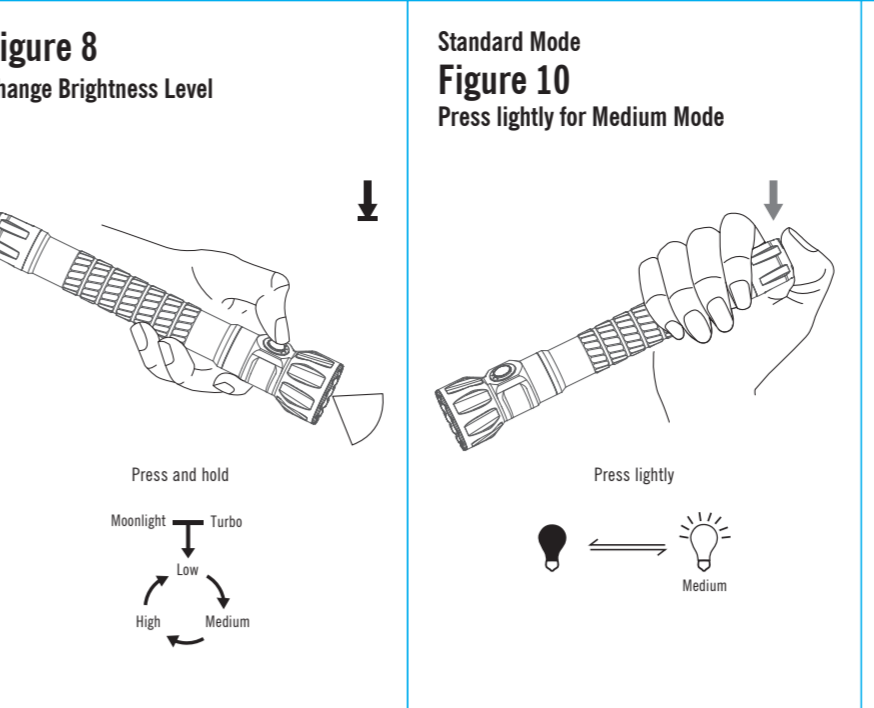

Remove the insulating film before use.

Remove the insulating film before use.

Remove the insulating film before use.

Remove the insulating film before use.

Remove the insulating film before use.