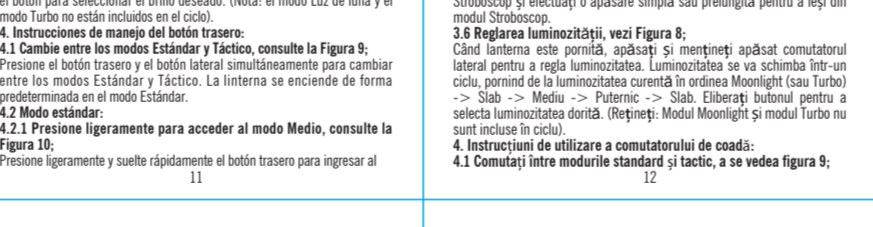

Remove the insulating film before use.