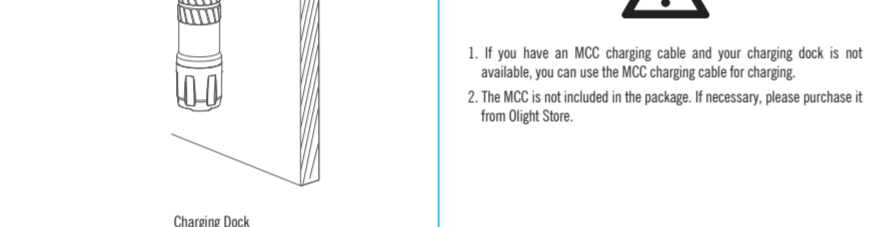

Remove the insulating film before use.