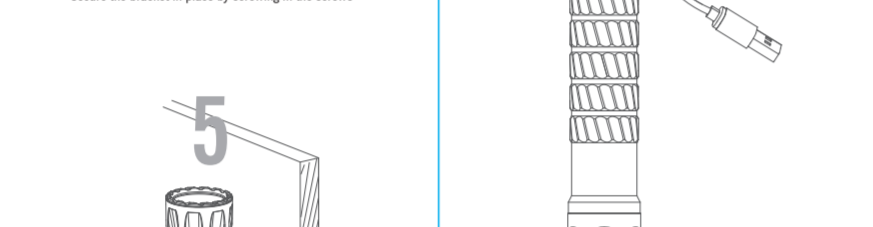

Remove the insulating film before use.