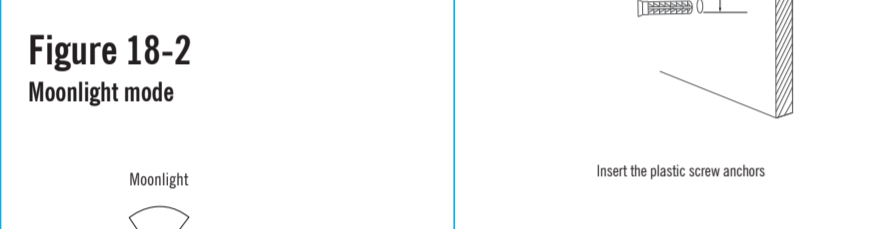

Remove the film adhesive stick on the back of the fixing bracket and align with the hole on a flat and smooth wall or car panel.

Remove the film adhesive stick on the back of the fixing bracket and align with the hole on a flat and smooth wall or car panel.