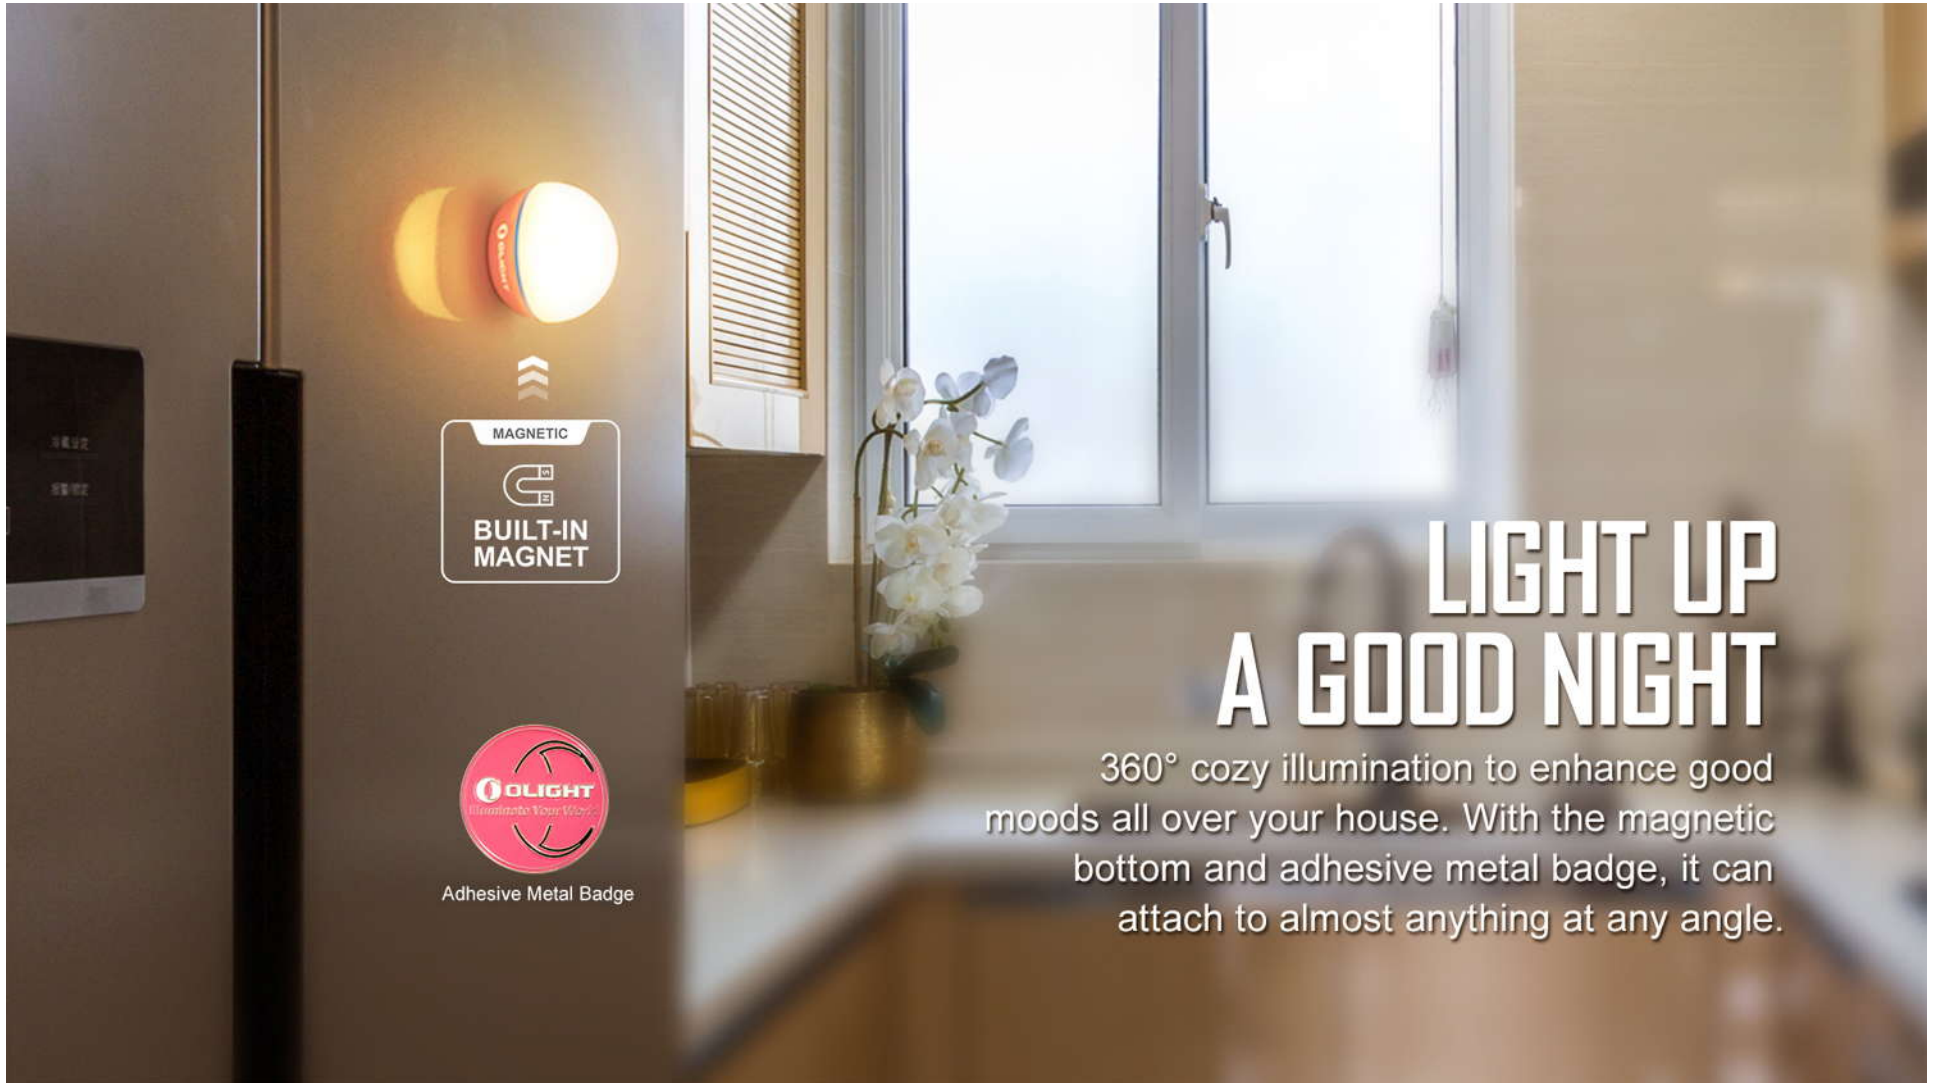

Olight Obulb PINK

- Innovative 4-mode orb light for camping, emergency power outage, signaling, ambiance lighting, and decoration
- 2.13in diameter and 1.94oz in weight, easy to carry and convenient for one-handed use.
- Magnetic bottom attaching firmly to almost anything with the included adhesive metal badge
- Durable and entertaining life companion that's IPX7 waterproof and 1.5-meter impact-resistant

Olight Obulb PINK

✓Obulb, Light By Your Side

Olight's brand new Obulb is the perfect light source companion for each room in the house or the outdoors. Now finally in pink!

The image shows a glowing pink and white spherical light orb (Obulb) sitting on a stack of spiral-bound notebooks. In the background, there is a pencil holder with pencils and a blurred orange mug. The text 'NEW Obulb PINK' is at the top, followed by 'Light By Your Side' in a large, white, cursive font. Below that, it says 'MINI LIGHT ORB WITH MAGNET'. The bottom of the image features a dark grey bar with seven specifications, each in a grey box with an icon and text.

Note: The hook is not included in the package.

Olight Obulb PINK

✓ Shine, Attach, Play

Extremely simple one-button operation. Light up a good time with friends and family. Magnetic underneath, along with an included adhesive metal badge to attach it to anything.

“LOOK MOM, IT WORKS!”

Shining, sticking, playing, it is a lot of fun and a way to be creative. One-button operation to light up a joyful family time.

Olight Obulb PINK

✓ Light Up A Good light

Magnetic bottom, along with the adhesive metal badge, can attach firmly to almost anything.