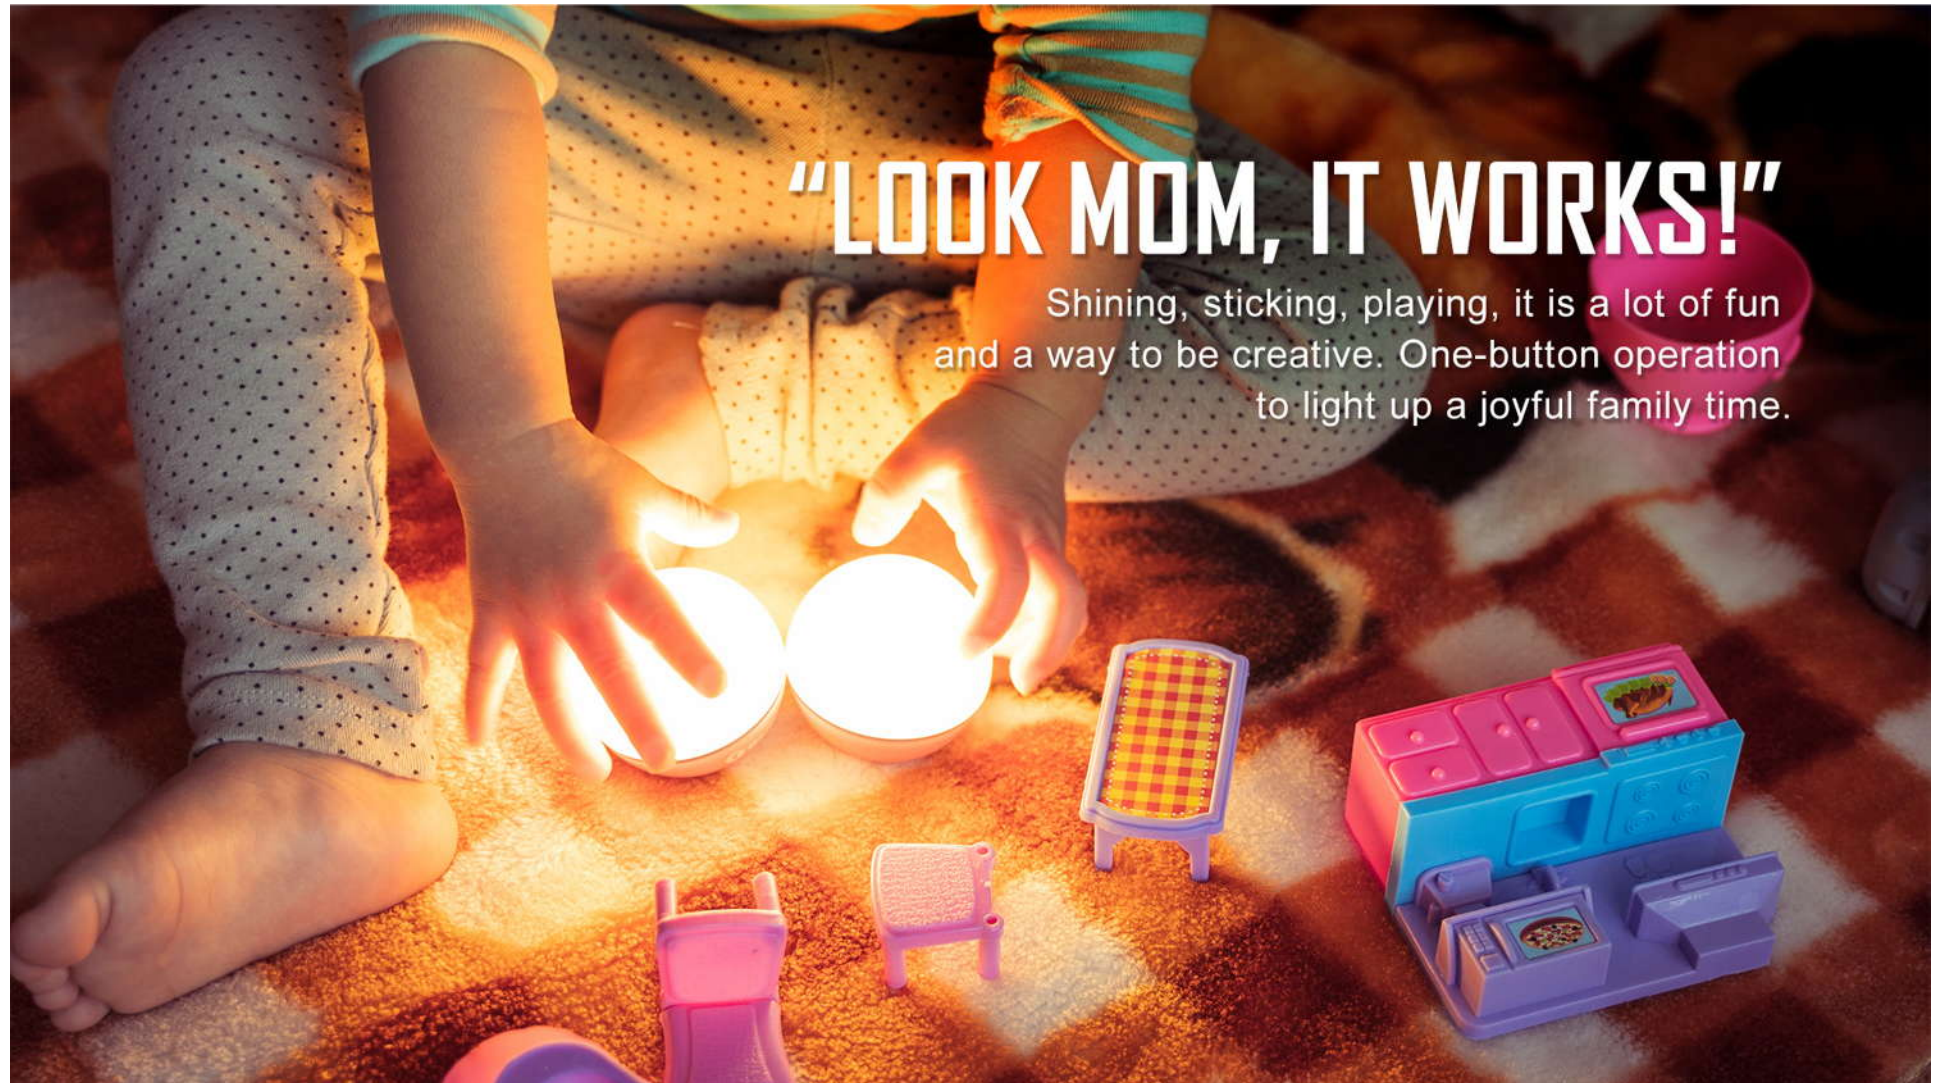

Olight Obulb PINK

✓ Shine, Attach, Play

Extremely simple one-button operation. Light up a good time with friends and family. Magnetic underneath, along with an included adhesive metal badge to attach it to anything.

“LOOK MOM, IT WORKS!”

Shining, sticking, playing, it is a lot of fun and a way to be creative. One-button operation to light up a joyful family time.