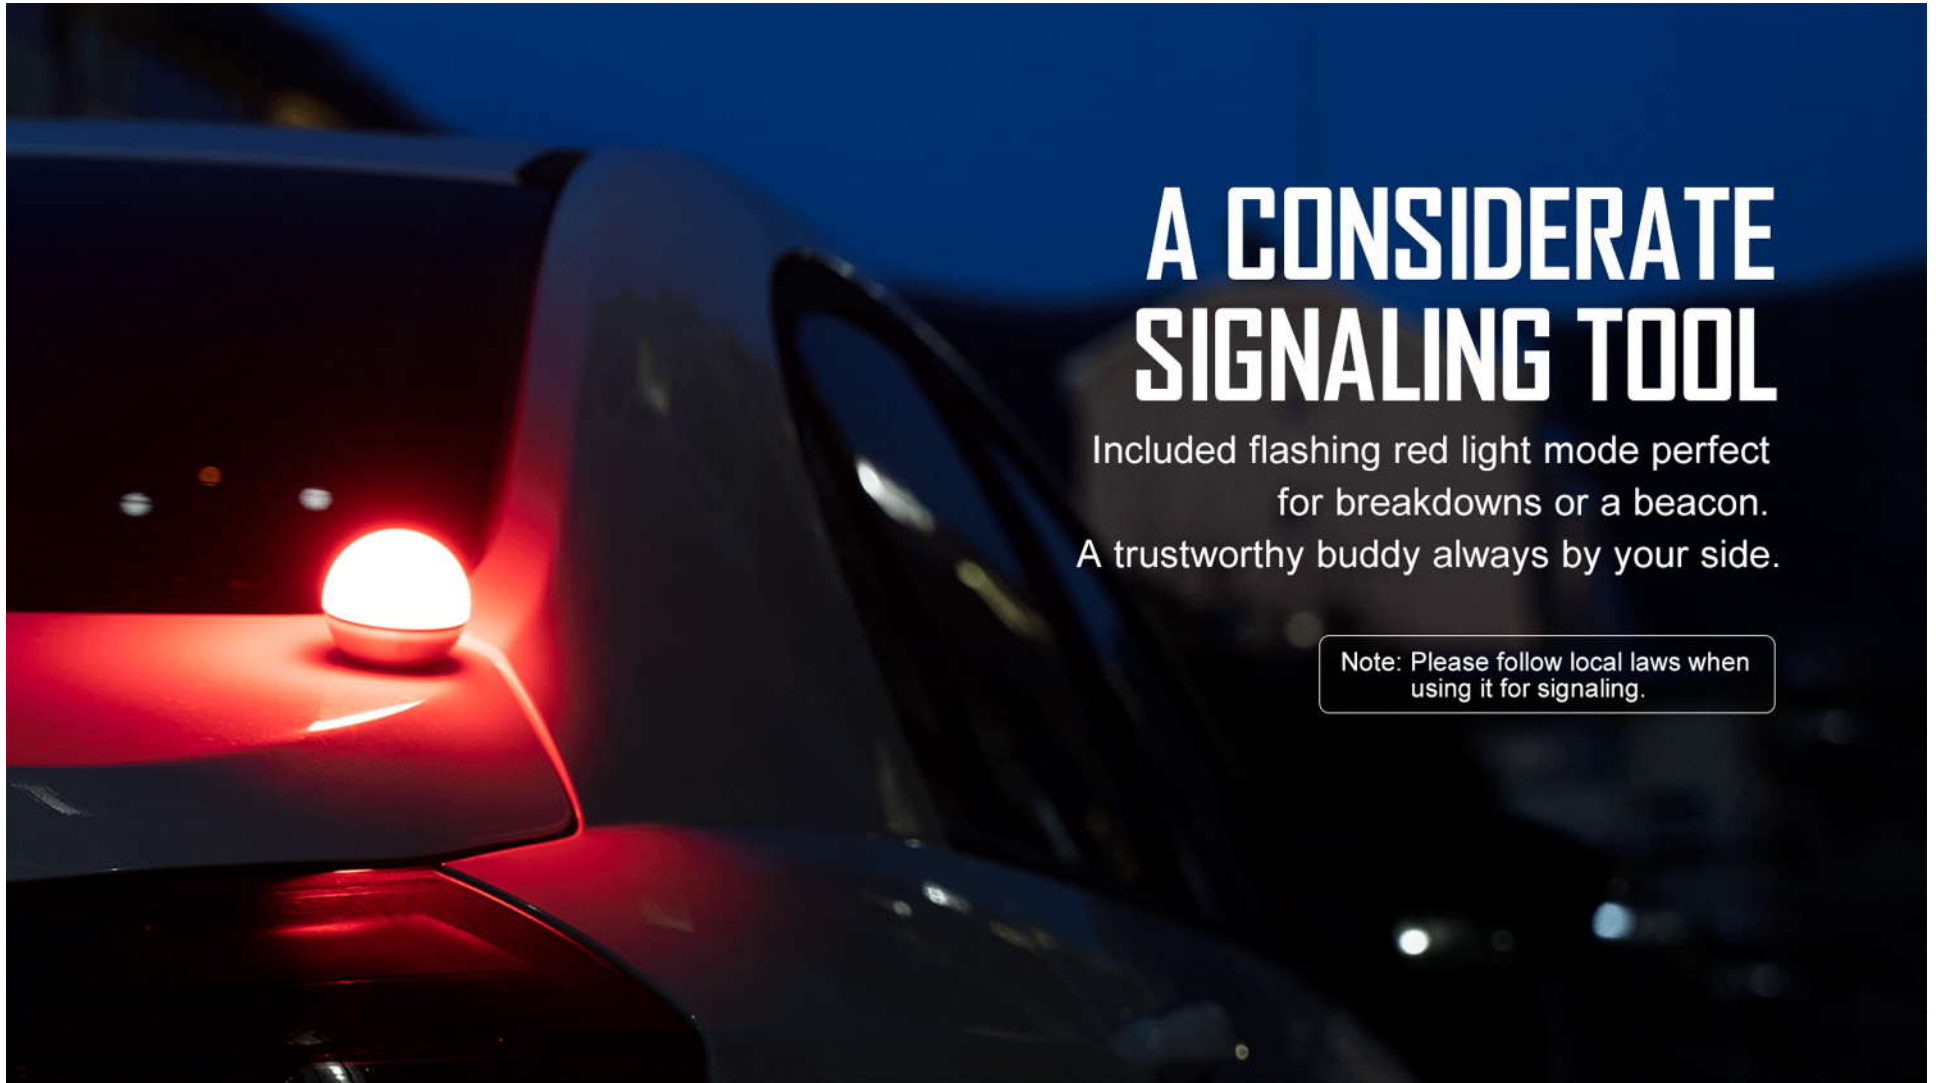

Olight Obulb PINK

✓ Signal for Help

The red-light mode is perfect for breakdowns by using the flashing red light.

A CONSIDERATE SIGNALING TOOL

Included flashing red light mode perfect
for breakdowns or a beacon.
A trustworthy buddy always by your side.

Note: Please follow local laws when
using it for signaling.