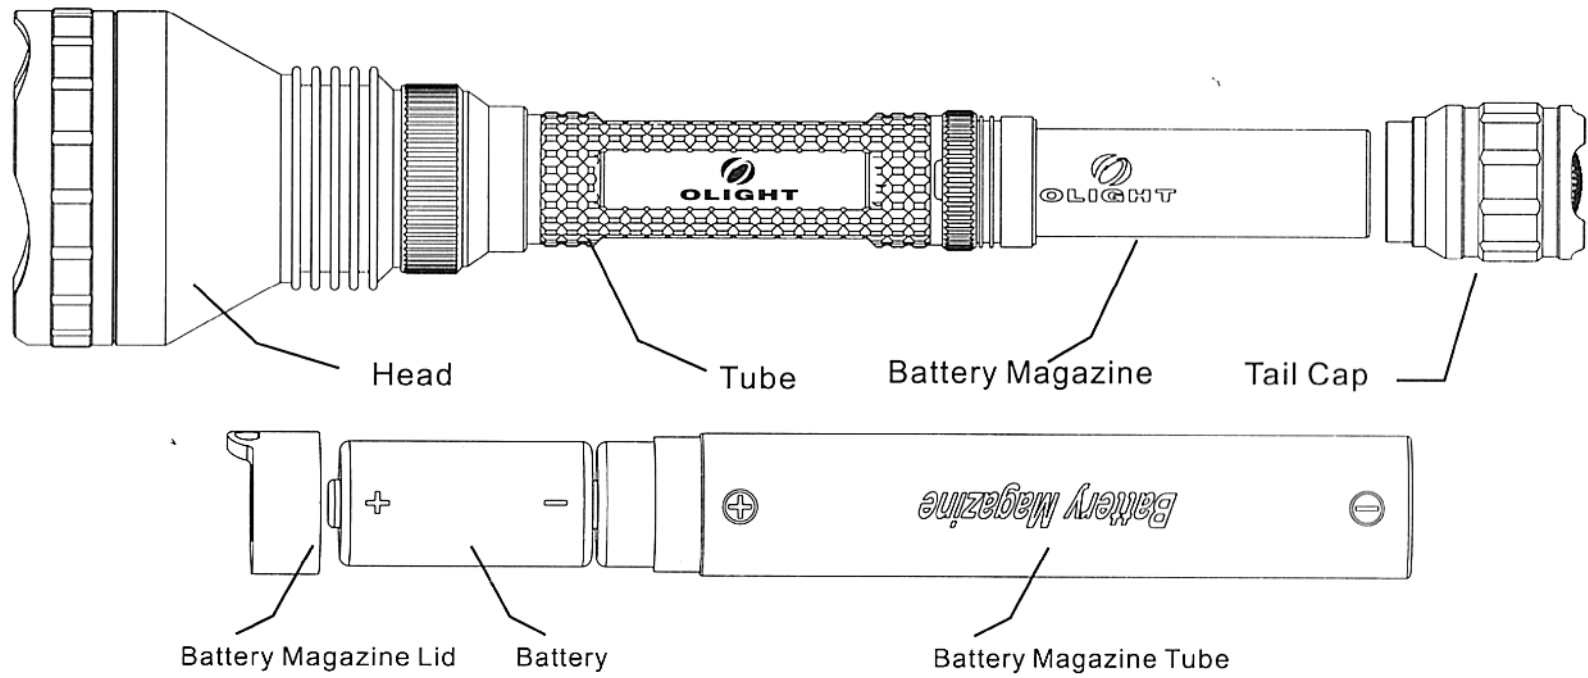

Misplacing Battery or primary-cell and the rechargeable mixed will damage flashlight
Battery installation should be performed as above. If you need longer runtime
by using 2x18650 please screw the extended tube on to the body after
unscrewing the tail.