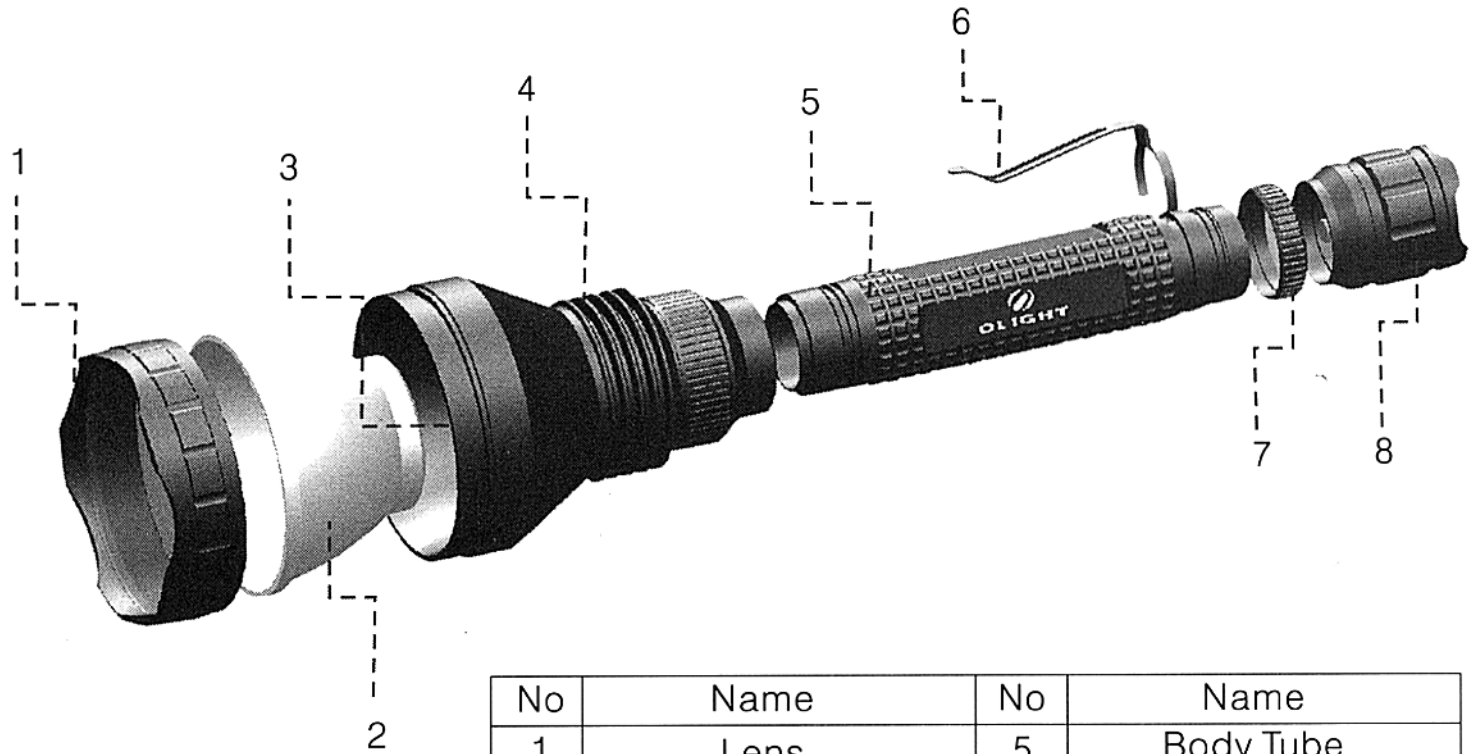

Operation Introduction

No	Name	No	Name
1	Lens	5	Body Tube
2	Reflector	6	Clip
3.	LED	7	Grip Ring For Clip
4	Head	8	Tail Cap