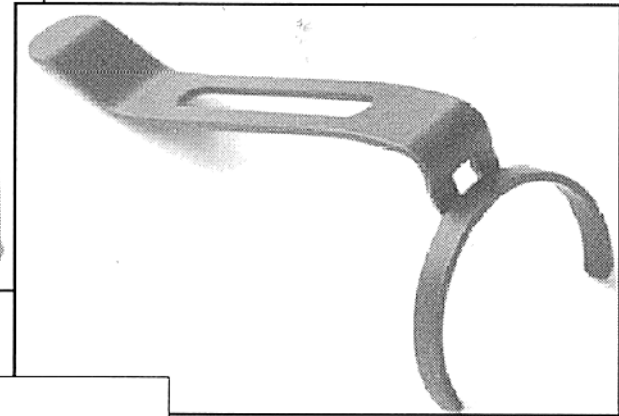

To switch functions, click on the light, loosen the head (see figure 4) by 1/8 of a circle and then tighten it down, the light will move to the next function. Repeat the same operation for further functions.

Lockout Mode: To lock out the switch, rotate the tailcap (see figure 8) approximately 180° counter-clockwise. The lock out position prevents accidental activation during storage or transport.

Misplacing Battery or primary-cell and the rechargeable mixed will damage flashlight  
Battery installation should be performed as above. If you need longer runtime  
by using 2x18650 please screw the extended tube on to the body after  
unscrewing the tail.

## Weapon Mount (Optional)

Battery Magazine

Pocket Clip

Holster

Extended tube