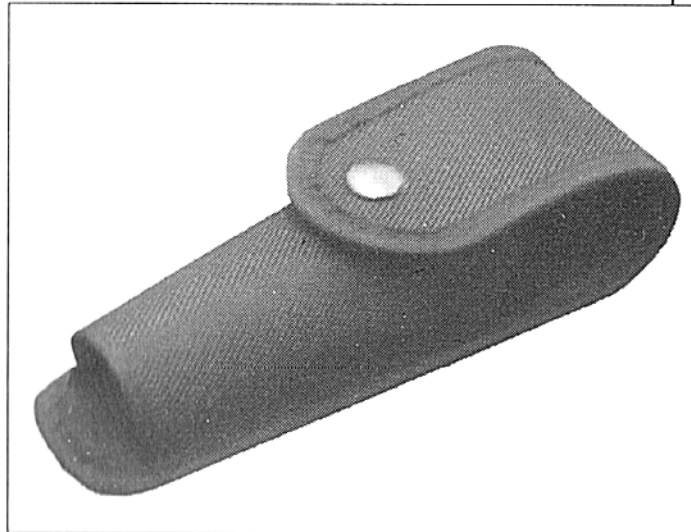

To switch functions, click on the light, loosen the head (see figure 4) by 1/8 of a circle and then tighten it down, the light will move to the next function. Repeat the same operation for further functions.

Lockout Mode: To lock out the switch, rotate the tailcap (see figure 8) approximately 180° counter-clockwise. The lock out position prevents accidental activation during storage or transport.

Misplacing Battery or primary-cell and the rechargeable mixed will damage flashlight  
Battery installation should be performed as above. If you need longer runtime  
by using 2x18650 please screw the extended tube on to the body after  
unscrewing the tail.

## Weapon Mount (Optional)

Battery Magazine

Pocket Clip

Holster

Extended tube