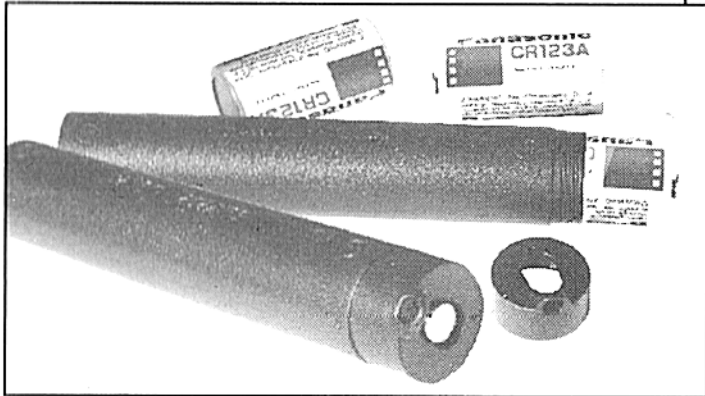

Weapon Mount (Optional)

Battery Magazine