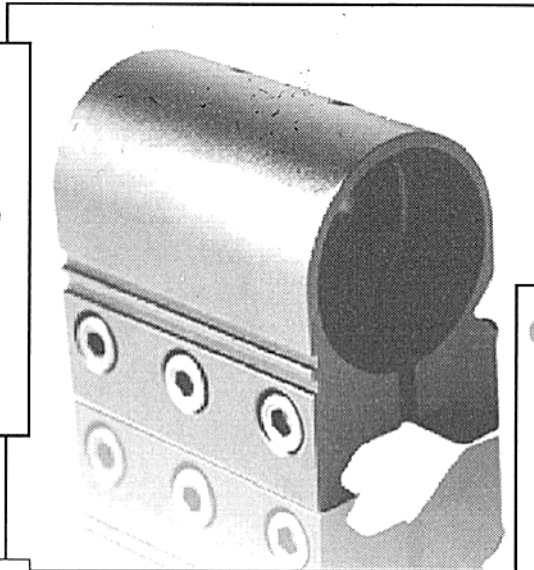

To switch functions, click on the light, loosen the head (see figure 4) by 1/8 of a circle and then tighten it down, the light will move to the next function. Repeat the same operation for further functions.

Lockout Mode: To lock out the switch, rotate the tailcap (see figure 8) approximately 180° counter-clockwise. The lock out position prevents accidental activation during storage or transport.

Misplacing Battery or primary-cell and the rechargeable mixed will damage flashlight  
Battery installation should be performed as above. If you need longer runtime  
by using 2x18650 please screw the extended tube on to the body after  
unscrewing the tail.

## Weapon Mount (Optional)

Battery Magazine

Pocket Clip

Holster

Extended tube