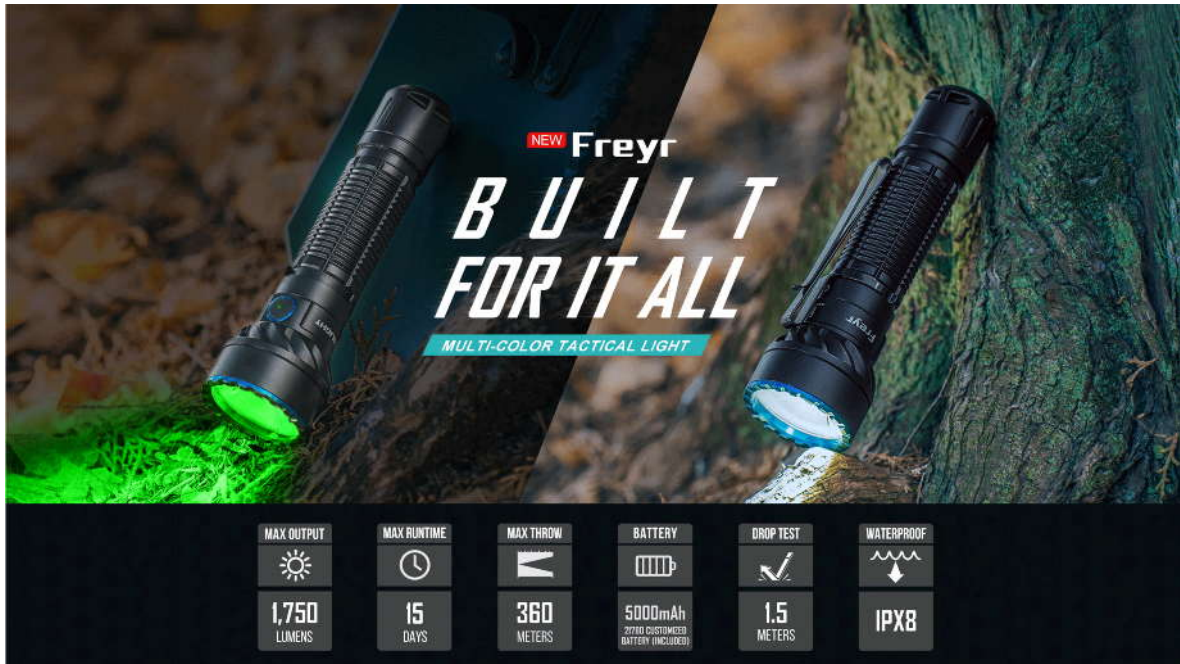

## Olight Freyr

- Olight's first flashlight delivering normal white light and 3 helpful RGB lights for night vision protection, investigation, or signaling
- Ideal for directing traffic or marking a potential danger with the included traffic wand
- Max 1750-lumen output in an ultra compact size with useful dual switches

### GENERAL DATA

<b>Beam Distance(ft)</b>	1,181
<b>Beam Distance(m)</b>	360
<b>Max. Performance (lumens)</b>	1,750
<b>Charge type</b>	Magnetic Charging Cable
<b>Compatible Batteries</b>	Customized 5,000mAh 3.6V 21700 Rechargeable Lithium-ion Battery
<b>Light Intensity (candela)</b>	32,400
<b>Mode Operation</b>	Tail Switch & Side switch
<b>Form/Size Factor</b>	Compact size
LIGHTING LEVELS	
<b>LEVEL 1 (lumens)</b>	1,750~850~300
<b>Run-time LEVEL 1</b>	<ul style="list-style-type: none"><li>• <b>2+150+28 mins</b></li></ul>
<b>LEVEL 2 (lumens)</b>	300
<b>Run-time LEVEL 2</b>	<ul style="list-style-type: none"><li>• <b>9.5 hrs</b></li></ul>

### TECHNICAL CHARACTERISTICS

<b>Waterproof</b>	IPX8
<b>Weight (g / oz)</b>	202/ 7.13
<b>Length (mm / in)</b>	136/ 5.35
<b>Head Diameter (mm / in)</b>	40.5/ 1.59
<b>Body Diameter (mm / in)</b>	25.6/ 1.01
<b>Light Source</b>	High Performance Cool White LED, High Efficiency 635nm Red LED, High Efficiency 515nm Green LED, High Efficiency 470nm Blue LED
<b>Packaging</b>	Carton Box
<b>Use</b>	Outdoors, Tactical, Law Enforcement, Traffic Direction, Self-defense, Everyday Carry
<b>Package Contents</b>	<ul style="list-style-type: none"><li>• Freyr (Battery Included) x 1</li><li>• MCC3 Magnetic USB Charging Cable x 1</li><li>• Silicone Traffic Wand x 1</li><li>• Pocket Clip x 1</li><li>• Holster x 1</li><li>• User Manual x 1</li></ul>

## A PERFECT MATCH

Ideal for signaling. With a silicone traffic wand, it can also be used to direct traffic or as an emergency signal light, etc.