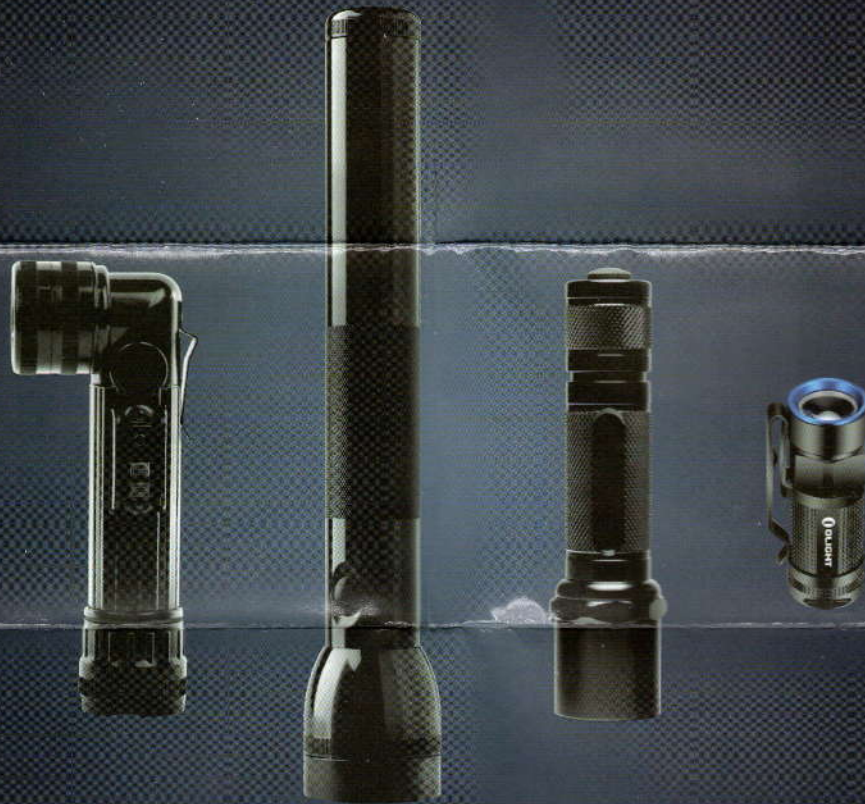

R20 II JAVELOT

POWERED BY 1 x 18650
RECHARGEABLE BATTERIES

MAX	TOTAL	THROW
900 lumens	100 / 10 lumens hours	314 meters

132mm/5in
LENGTH

EVOLUTION IS A THING OF BEAUTY

The new S1 Baton is the latest evolution of our most popular Baton series. At less than 2.5 inches, and just over one ounce, the S1 Baton fits easily in your pocket, making it perfect for everyday carry. But don't be fooled, while the S1 Baton is small, its 11K-focused output is a mighty 500 lumens whose beam reaches 360 feet. And it has plenty of features to be the most useful light you can own, like its magnetic tailcap, variable light settings, and automatic timer shutoff. The S1 Baton is the next step in flashlight evolution and it is beautiful.