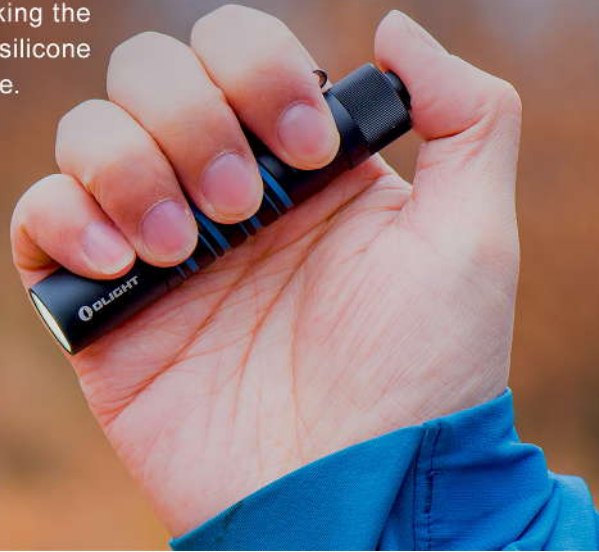

Olight i5T EOS

- Unique Characteristics**
- **Powerful for Its Size:** Compact and lightweight, powered by a convenient and widely available single AA battery, it delivers a max output of 300 lumens and a max throw of 60 meters.
 - **Unique Style with Blue Accents:** Double helix body knurling with blue accents is designed for unique style, excellent ventilation and solid grip.
 - **Highly Integrated Tail Switch:** The user can operate momentary on and quick mode shifting (15/300 lumens) all through a convenient tail switch.
 - **Smooth and Easy Operation:** The tail switch features a built-in spring, making the pressure smooth and just right; Embedded with small pearled silicone surface, the switch provides an anti-slip pressing experience.
 - **Versatile Carry Options:** The dual direction pocket clip makes it convenient to carry the flashlight in a pocket or attach to a hat brim or backpack strap for hands-free experience. With a lanyard hole, the clip can accept a 1.5mm diameter lanyard cord.

VISUALLY COMFORTABLE

With a high-performance LED and a PMMA optic lens, the flashlight produces a soft and balanced beam for comfortable use.

Olight i5T EOS

VERSATILE CARRY OPTIONS

The dual direction pocket clip makes it convenient to carry the flashlight in a pocket or attach to a hat brim or backpack strap for hands-free experience. With a lanyard hole, the clip can accept a 1.5mm diameter lanyard cord.