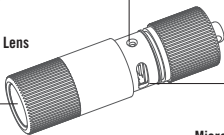

USER MANUAL

i1R 2 EOS

Thank you for purchasing this Olight Product. Please read this manual carefully before use and keep it for future reference.

PRODUCT OVERVIEW

Charging Indicator

TIR Optic Lens

Micro USB Port

SPECIFICATIONS

HIGH	150 lumens	100%	15min	50%
LOW	5 lumens	100%	6h	50%

CANDULA	THROW	WATERPROOF	IMPACT
400CD	40M	IPX8	1.5M
LENGTH	44mm / 1.73in		
BEZEL DIAM.	14.8mm / 0.58in		
WEIGHT	13.5g / 0.48oz		

NOTE: The output brightness will decrease as the battery power decreases. The running time is the time when the brightness attenuates to 50% of the initial value after the battery is fully charged.