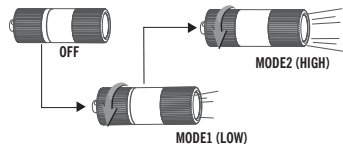

SPECIFICATIONS

HIGH	150 lumens	100%	15min	50%
LOW	5 lumens	100%	6h	50%

CANDULA	THROW	WATERPROOF	IMPACT
400CD	40M	IPX8	1.5M
LENGTH	44mm / 1.73in		
BEZEL DIAM.	14.8mm / 0.58in		
WEIGHT	13.5g / 0.48oz		

NOTE: The output brightness will decrease as the battery power decreases. The running time is the time when the brightness attenuates to 50% of the initial value after the battery is fully charged.

CHARGING INDICATOR

RED
Charging

GREEN
Charging Completed

Max time to reach a full charge: 75min

OPERATION

WARNING

EU-DECLARATION OF CONFORMITY

EU-Declaration of Conformity can be found here CE:
<https://olightworld.com/ec-declaration>