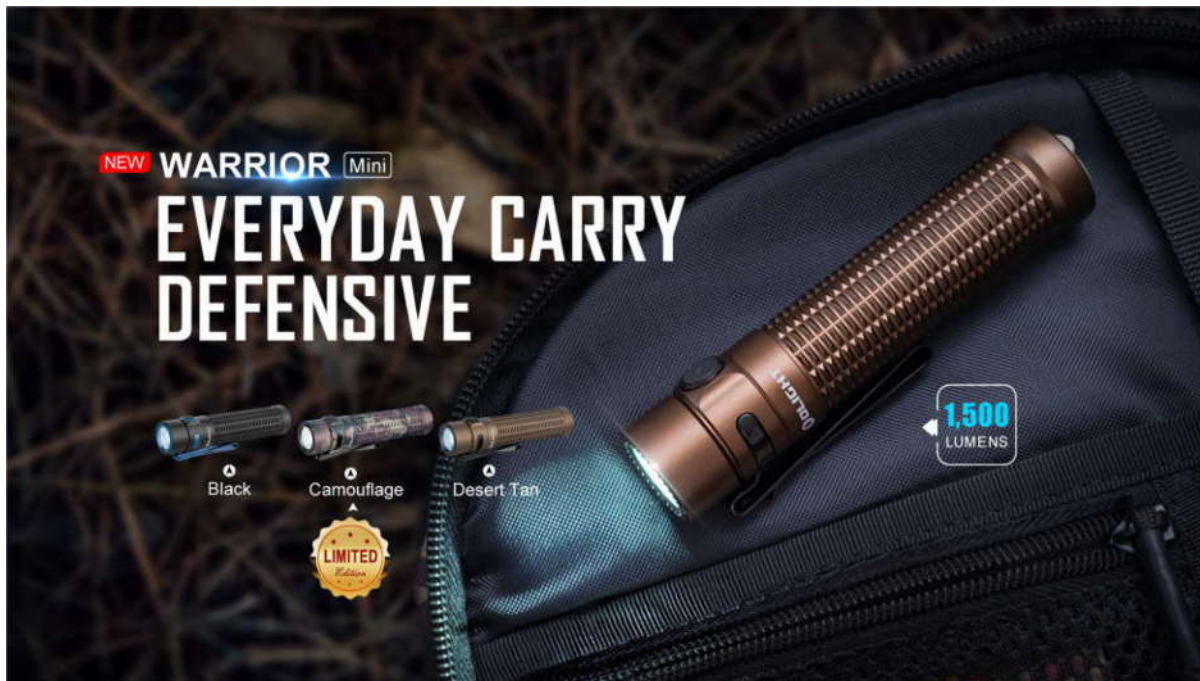

Warrior X Mini

GENERAL DATA

Beam Distance (ft)	623
Beam Distance (m)	190
Max. Performance (lumens)	1,500
Charge type	Magnetic Charging Cable
Compatible Batteries	Customized 3500mAh 3.6V 18650 Rechargeable Lithium Battery
	9,025 (LEVEL 1)
	3,025 (LEVEL 2)
Light Intensity (candela)	725 (LEVEL 3)
	80 (LEVEL 4)
Mode Operation	Tail Switch & Side switch
Form/Size Factor	Compact size
Series	Series Warrior (Tactical, Military)

NEW WARRIOR Mini

EVERYDAY CARRY DEFENSIVE

▲
Black

▲
Camouflage

▲
Desert Tan

1,500
LUMENS

AMAZING LIGHT SOURCE

From 1 lumen to 1,500 lumens, six light modes at your choice.

MAX OUTPUT

1,500
LUMENS

MAX RUNTIME

45
DAYS

MAX THROW

190
METERS

BATTERY

3500mAh
18650