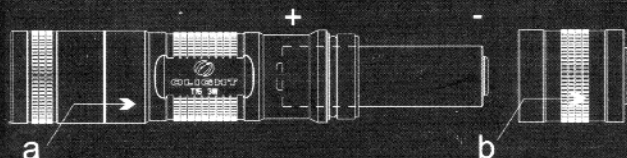

Specification

1. Led type: Cree XLamp XP-G R5.
2. Function: Illumination, Strobe.

Brightness Mode	level 1/(time)	level 2/(time)	level 3/(time)
Illumination	115 lm(1h)	105 lm(1.5h)	5 lm(20h)
Strobe	115 lm(2h)		

3. Battery: use one AA battery
Compatible with 3V~4.2V 14500 battery
4. Size: 103mm(L) X21.6mm(D); weight:48g
5. Accessories: one Holster, one lanyard, two spare O-rings.

Instruction

1. Install the battery as shown in the figure.