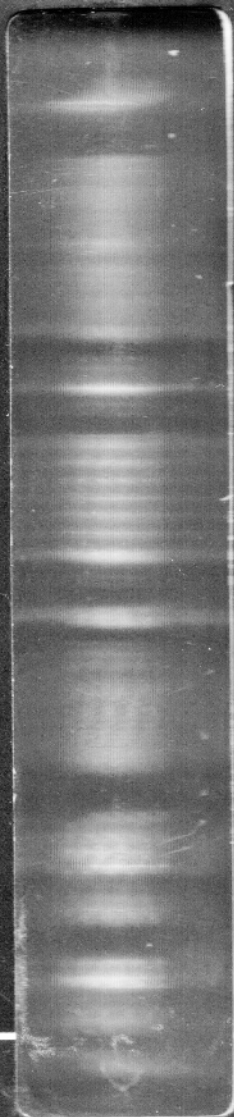

OLIGHT

V2010

Max 115 Lumens

Max 150 Meter

Max 20 Hours

**Highly Water Resistant
IPX-8**

T15

The OLIGHT T15 is a high quality professional led flashlight. Exquisite and powerful. Ideal for use in household, recreation and wherever you need a ingenious light.

Specification

1. Led type: Cree XLamp XP-G R5.
2. Function: Illumination, Strobe.

Brightness Mode	level 1/(time)	level 2/(time)	level 3/(time)
Illumination	115 lm(1h)	105 lm(1.5h)	5 lm(20h)
Strobe	115 lm(2h)		