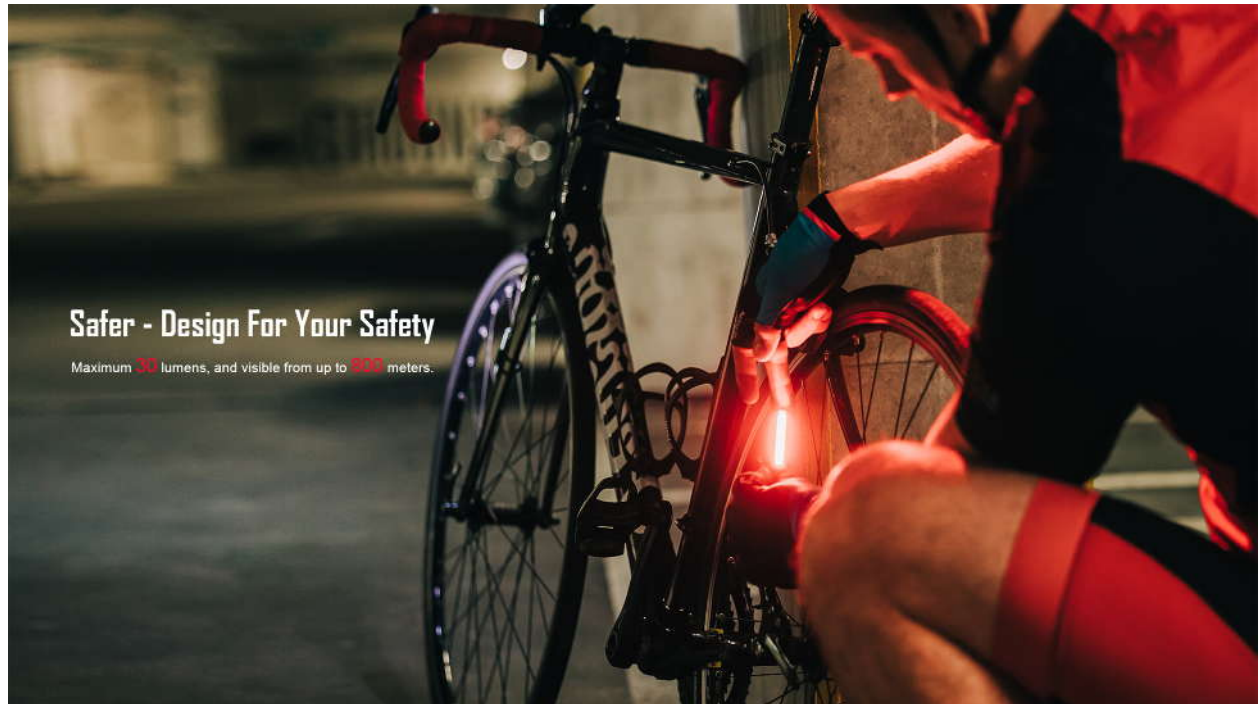

Olight SEEMEE 30 TL