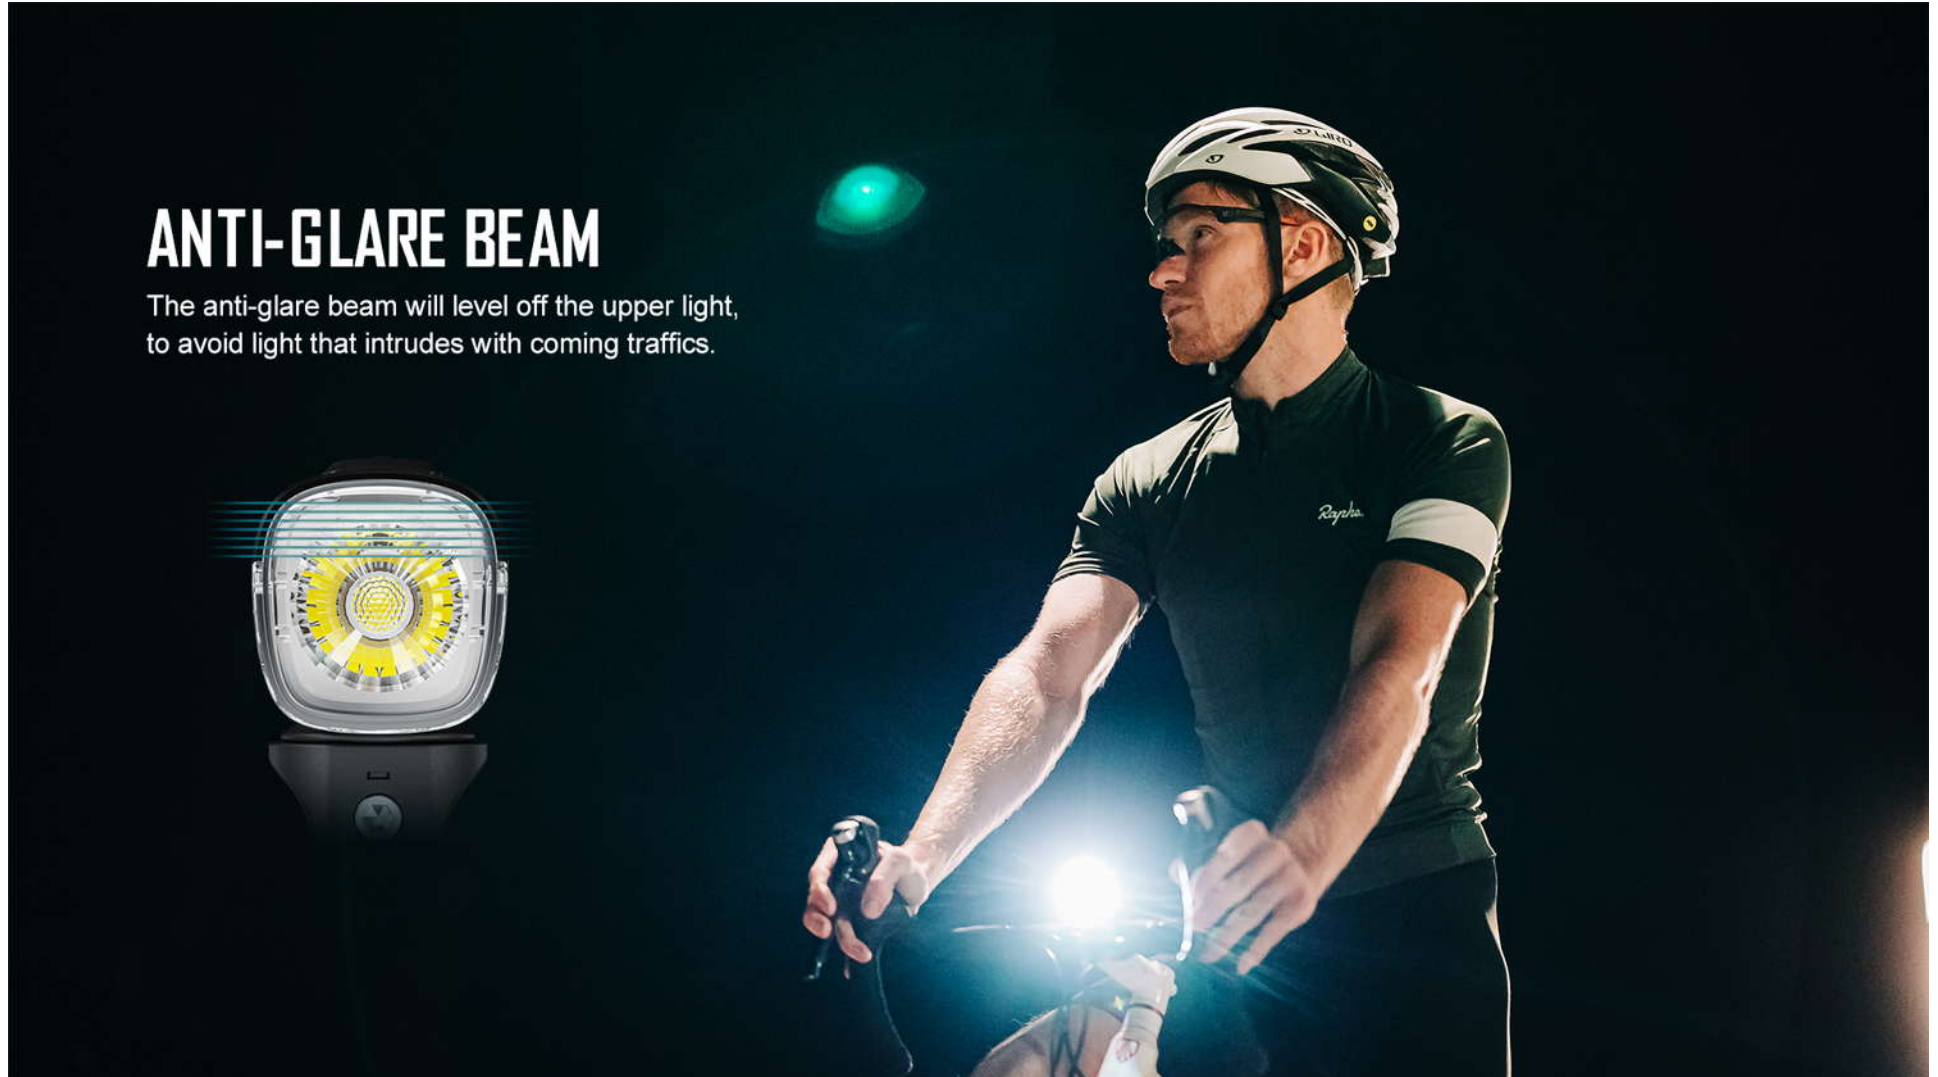

### Olight RN 1200

- ✓ All in one road bike light with 1200 lumens max output, perfect for mountain biking, trail crossing, road cycling and daily commuting.
- ✓ Anti-glare lens for oncoming traffic, increase riding safety.
- ✓ With USB-C fast charging and discharging port, the RN 1200 will act as a mobile power bank for your USB-C compatible mobile devices.
- ✓ All integrated design and fine craftsmanship make RN 1200 IPX7 waterproof, allowing full function during heavy downpours.
- ✓ Compatible with all Garmin quarter lock style handlebar mounts, helmet mounts, out-front mounts, and GoPro adapter.

### The Bike Light for Any Journey

Whether it's your daily commute or a casual ride around the block, the *Olight RN1200* is the bike light for you. With a 1200 lumen output and additional side visibility, this light is perfect for trail or mountain biking as well as road cyclists. An anti-glare lens softens the beam when other cyclists are approaching, thus increasing your safety while on the road.

### »»»» Safety Increased

»» The anti-glare lens design will avoid light that intrudes with coming traffics, protect your riding safety.