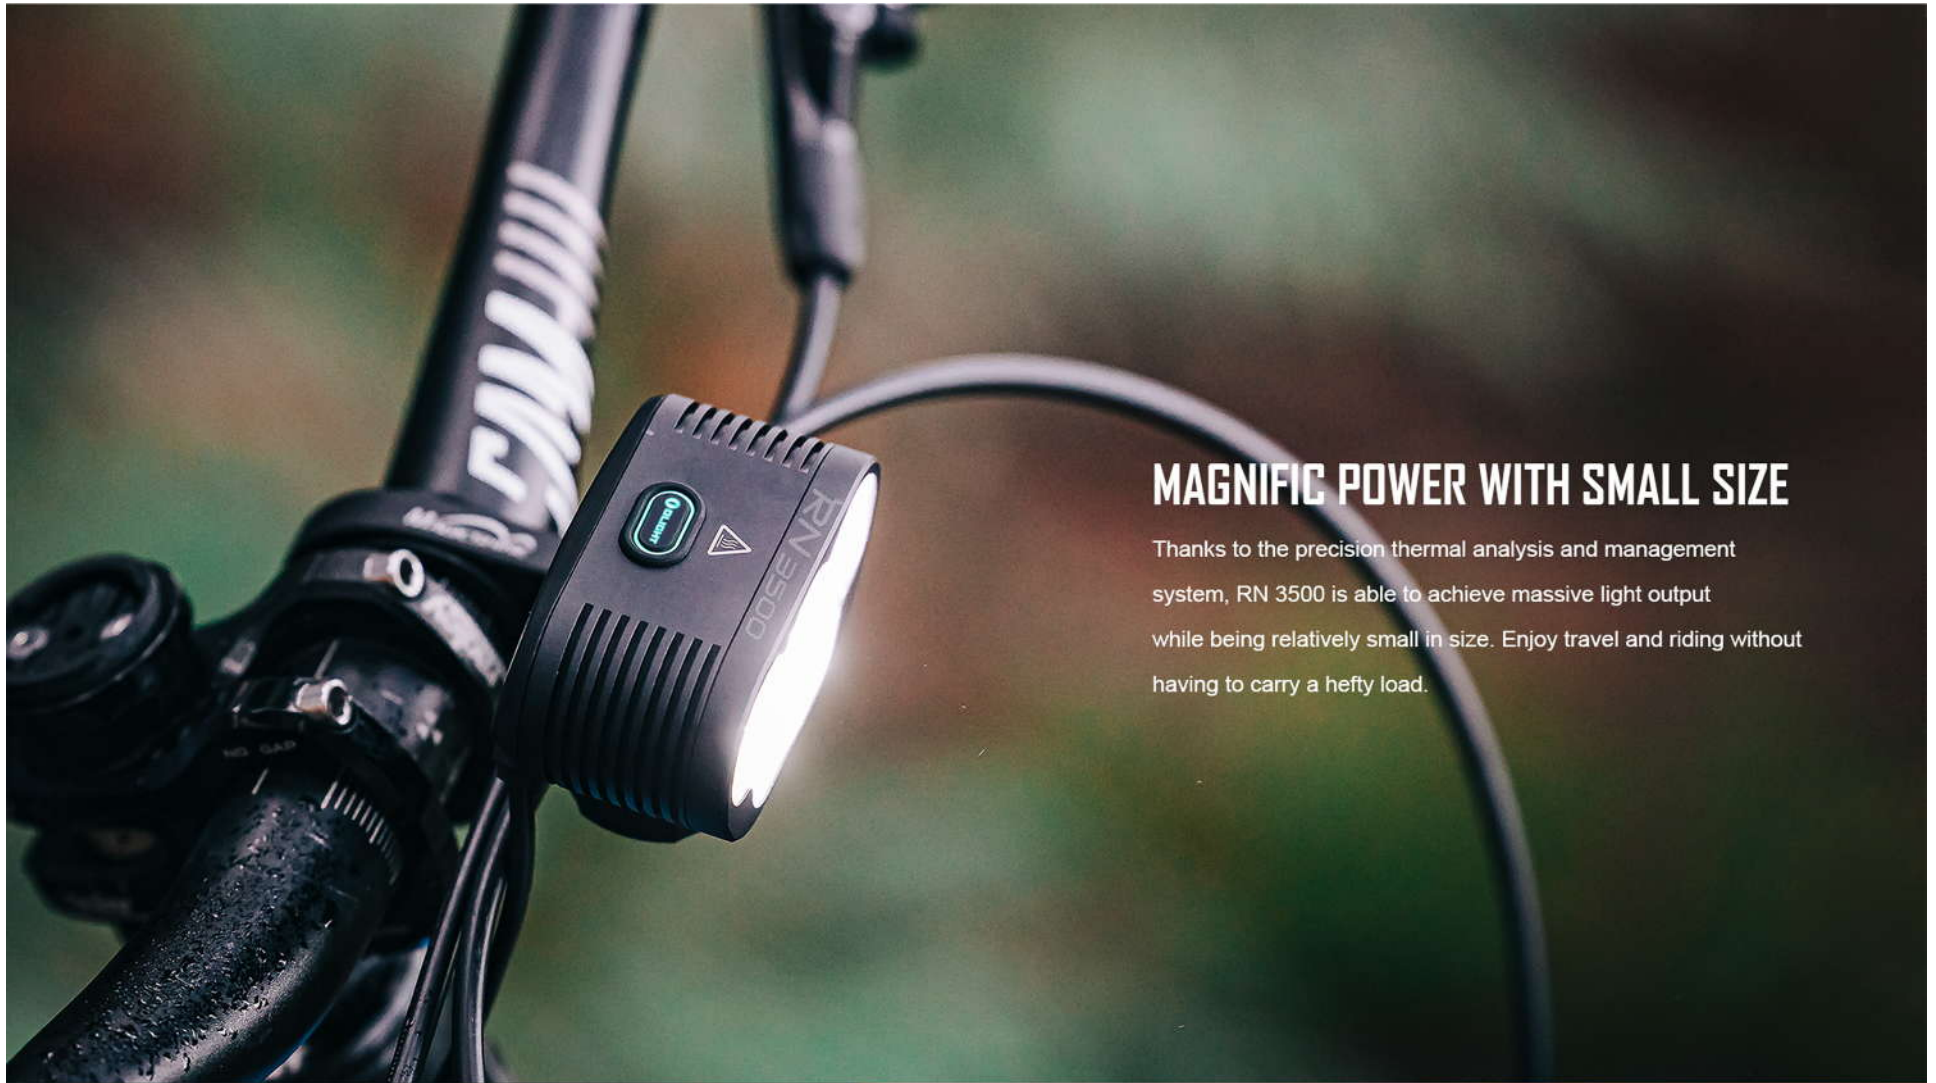

Olight / Magicshine RN 3500 Bicycle Headlamp

RN 3500

- Max 3,500 lumens output powered by portable 7.2V 5200mAh battery pack
- Adaptable mode settings for all-around outdoor night activities
- Good assistant for biking, skiing, camping, and more
- CNC machined aluminum body suitable for various weather conditions

Olight / Magicshine RN 3500 Bicycle Headlamp

GENERAL DATA

Beam Distance (ft)	1148
Beam Distance (m)	350
Max. Performance (lumens)	3500
Charge type	Micro-USB Charging
Compatible Batteries	7.2V 5200mAh Li-ion Battery Pack (Included)
Lens / Reflector Type	High-Efficiency Optical Lens
Mode Operation	Large Switch Button
Form/Size Factor	Small Size
Series	Bike Light Series

BEAM INTENSITY
31,000 cd

WATER RESISTANT
IPX 5

DROP TEST
1 METER

WEIGHT
316 g

DIMENSION
60x43.5x41.5 mm

Olight / Magicshine RN 3500 Bicycle Headlamp

✔ Powerful, Versatile, Reliable

RN 3500 provides a maximum of 3,500 lumens in a compact body that weighs only 110g. The hard-anodized aluminum body passed the high water pressure and temperature (-20°C~40°C) tests. Versatile and secure mounting methods. Mount on a helmet or bike to satisfy all your illumination needs.

ONE LAMP FOR ALL YOUR ADVENTURES

Max Output / Throw: 3,500 Lumens / 350 Meters

Olight / Magicshine RN 3500 Bicycle Headlamp

✔ Magnificent Power with Small Size

With the lightweight design, riders can hardly feel it on their bike or helmet.