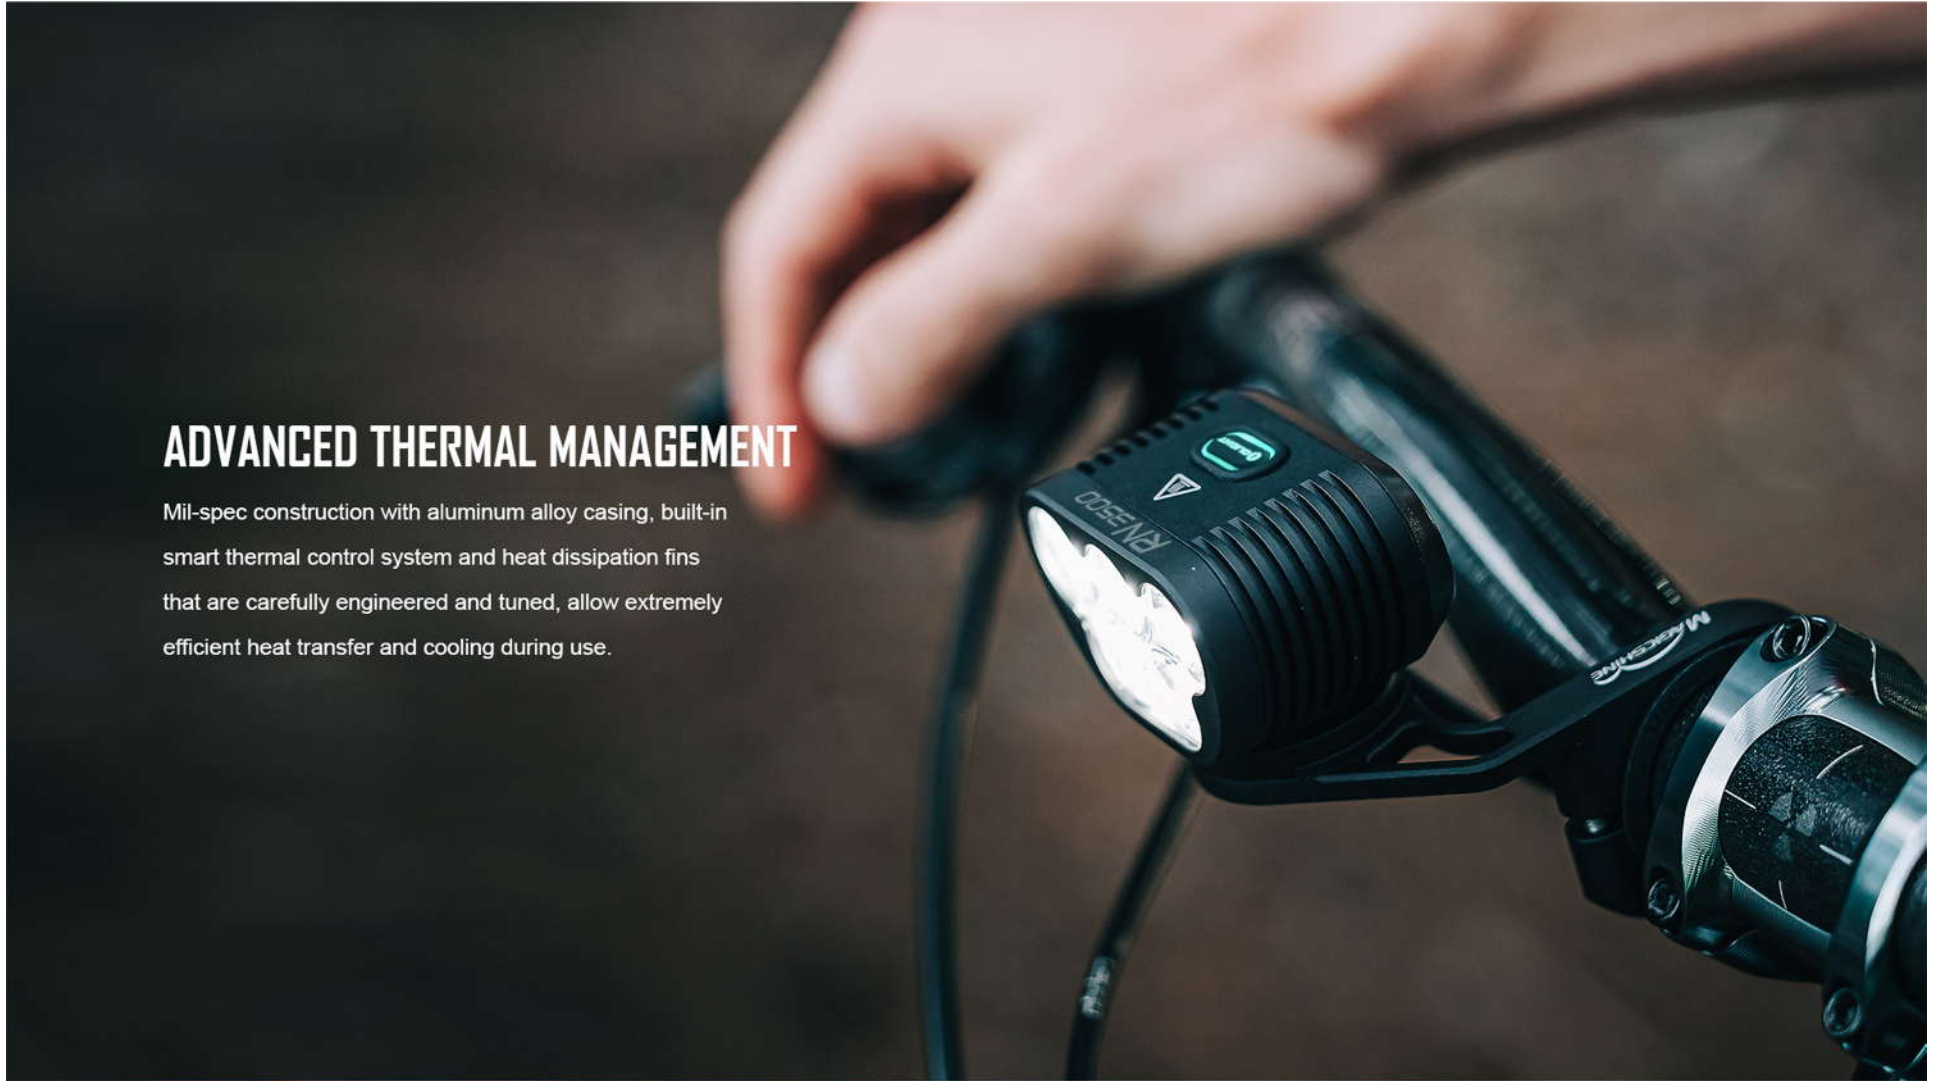

Olight / Magicshine RN 3500 Bicycle Headlamp

✓ Advanced Thermal Management

Built-in temperature control system and cooling fin design assure high lighting performance.

ADVANCED THERMAL MANAGEMENT

Mil-spec construction with aluminum alloy casing, built-in smart thermal control system and heat dissipation fins that are carefully engineered and tuned, allow extremely efficient heat transfer and cooling during use.