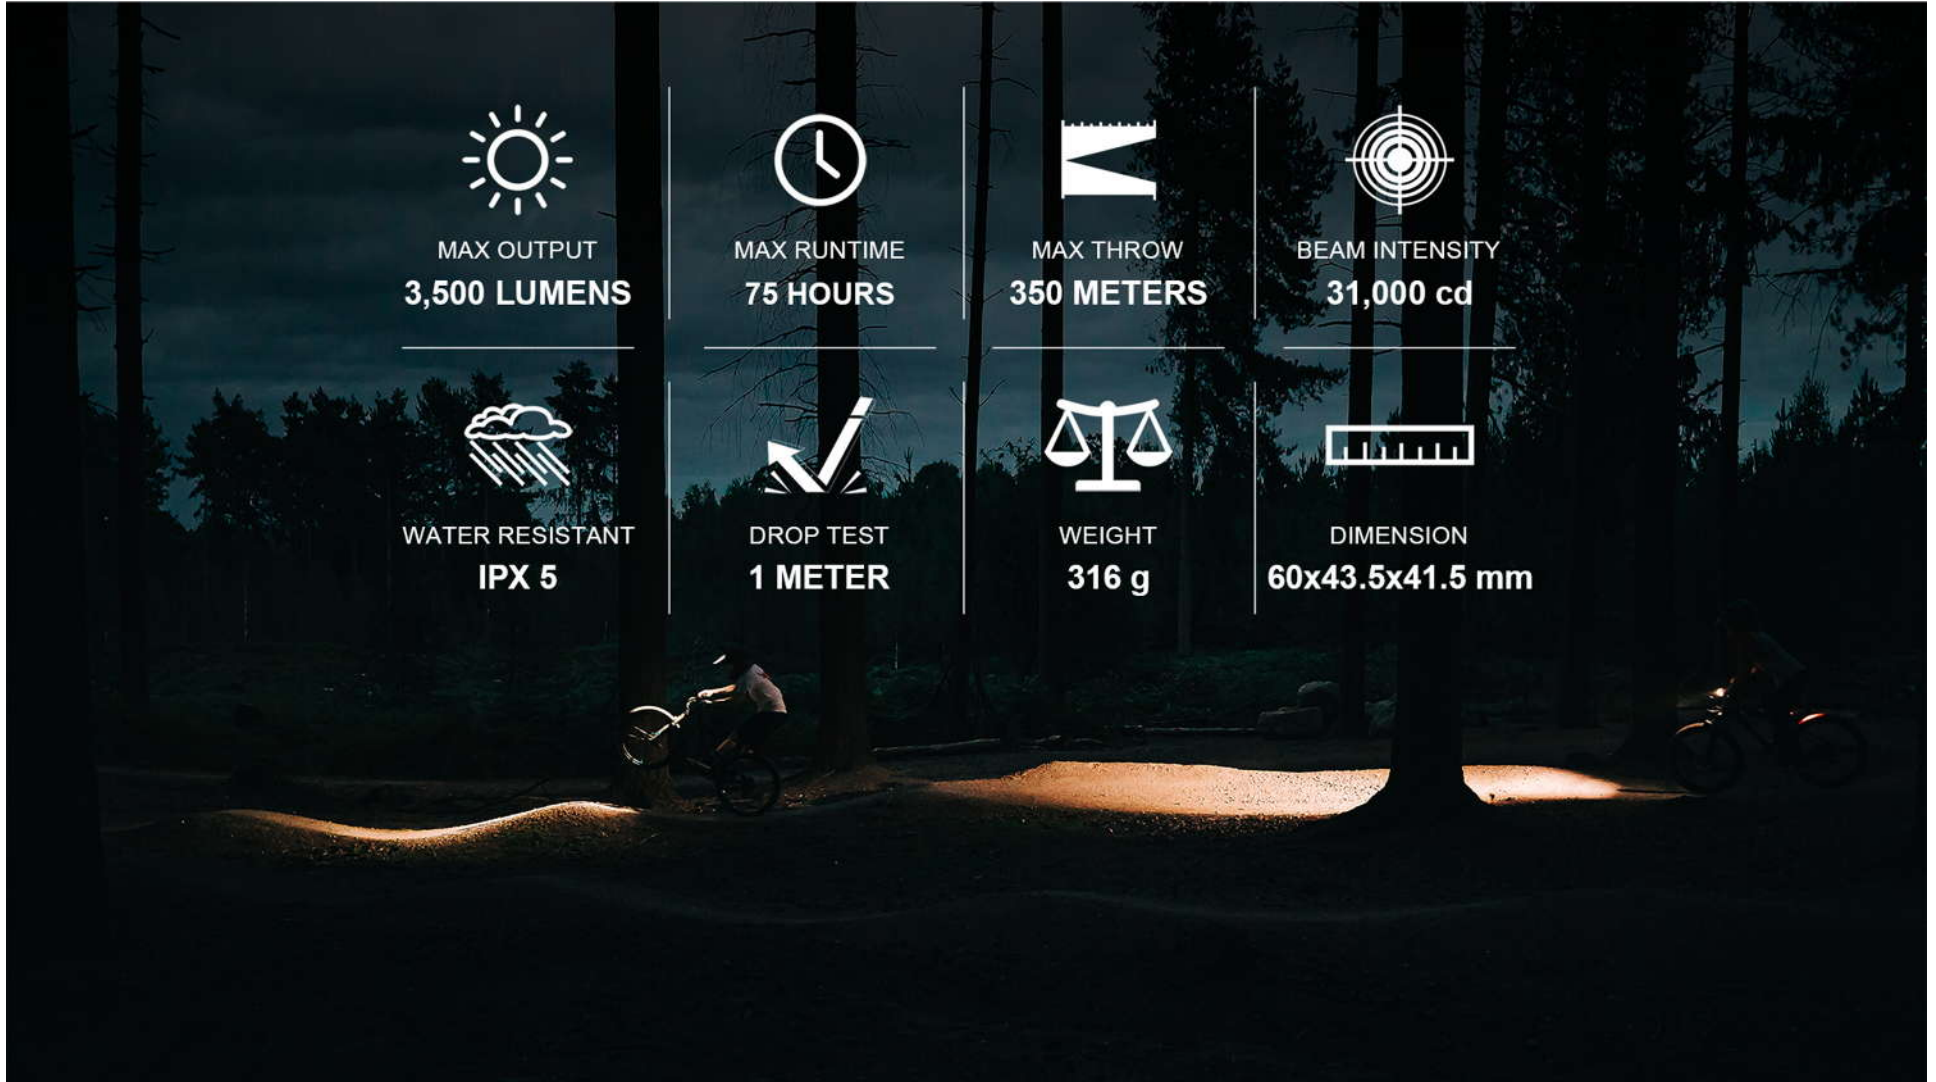

FL1 STANDARD

- LIGHT OUTPUT**: 3500 LUMENS
- BEAM DISTANCE**: 350M
- DROP TEST**: 1m
- WATER RESISTANT**

Olight / Magicshine RN 3500 Bicycle Headlamp

MAX OUTPUT
3,500 LUMENS

MAX RUNTIME
75 HOURS

MAX THROW
350 METERS

BEAM INTENSITY
31,000 cd

WATER RESISTANT
IPX 5

DROP TEST
1 METER

WEIGHT
316 g

DIMENSION
60x43.5x41.5 mm

Olight / Magicshine RN 3500 Bicycle Headlamp

✔ Powerful, Versatile, Reliable

RN 3500 provides a maximum of 3,500 lumens in a compact body that weighs only 110g. The hard-anodized aluminum body passed the high water pressure and temperature (-20°C~40°C) tests. Versatile and secure mounting methods. Mount on a helmet or bike to satisfy all your illumination needs.

RN 3500

POWERFUL, VERSATILE, RELIABLE

3,500 LM | 350 M | IPX 5 | -20°C/40°C

Olight / Magicshine RN 3500 Bicycle Headlamp

✔ One Lamp for All Your Adventures

This lamp will light up your whole adventure, and allow you to enjoy the night riding with full passion.

ONE LAMP FOR ALL YOUR ADVENTURES

Max Output / Throw: 3,500 Lumens / 350 Meters

Olight / Magicshine RN 3500 Bicycle Headlamp

✔ Magnificent Power with Small Size

With the lightweight design, riders can hardly feel it on their bike or helmet.