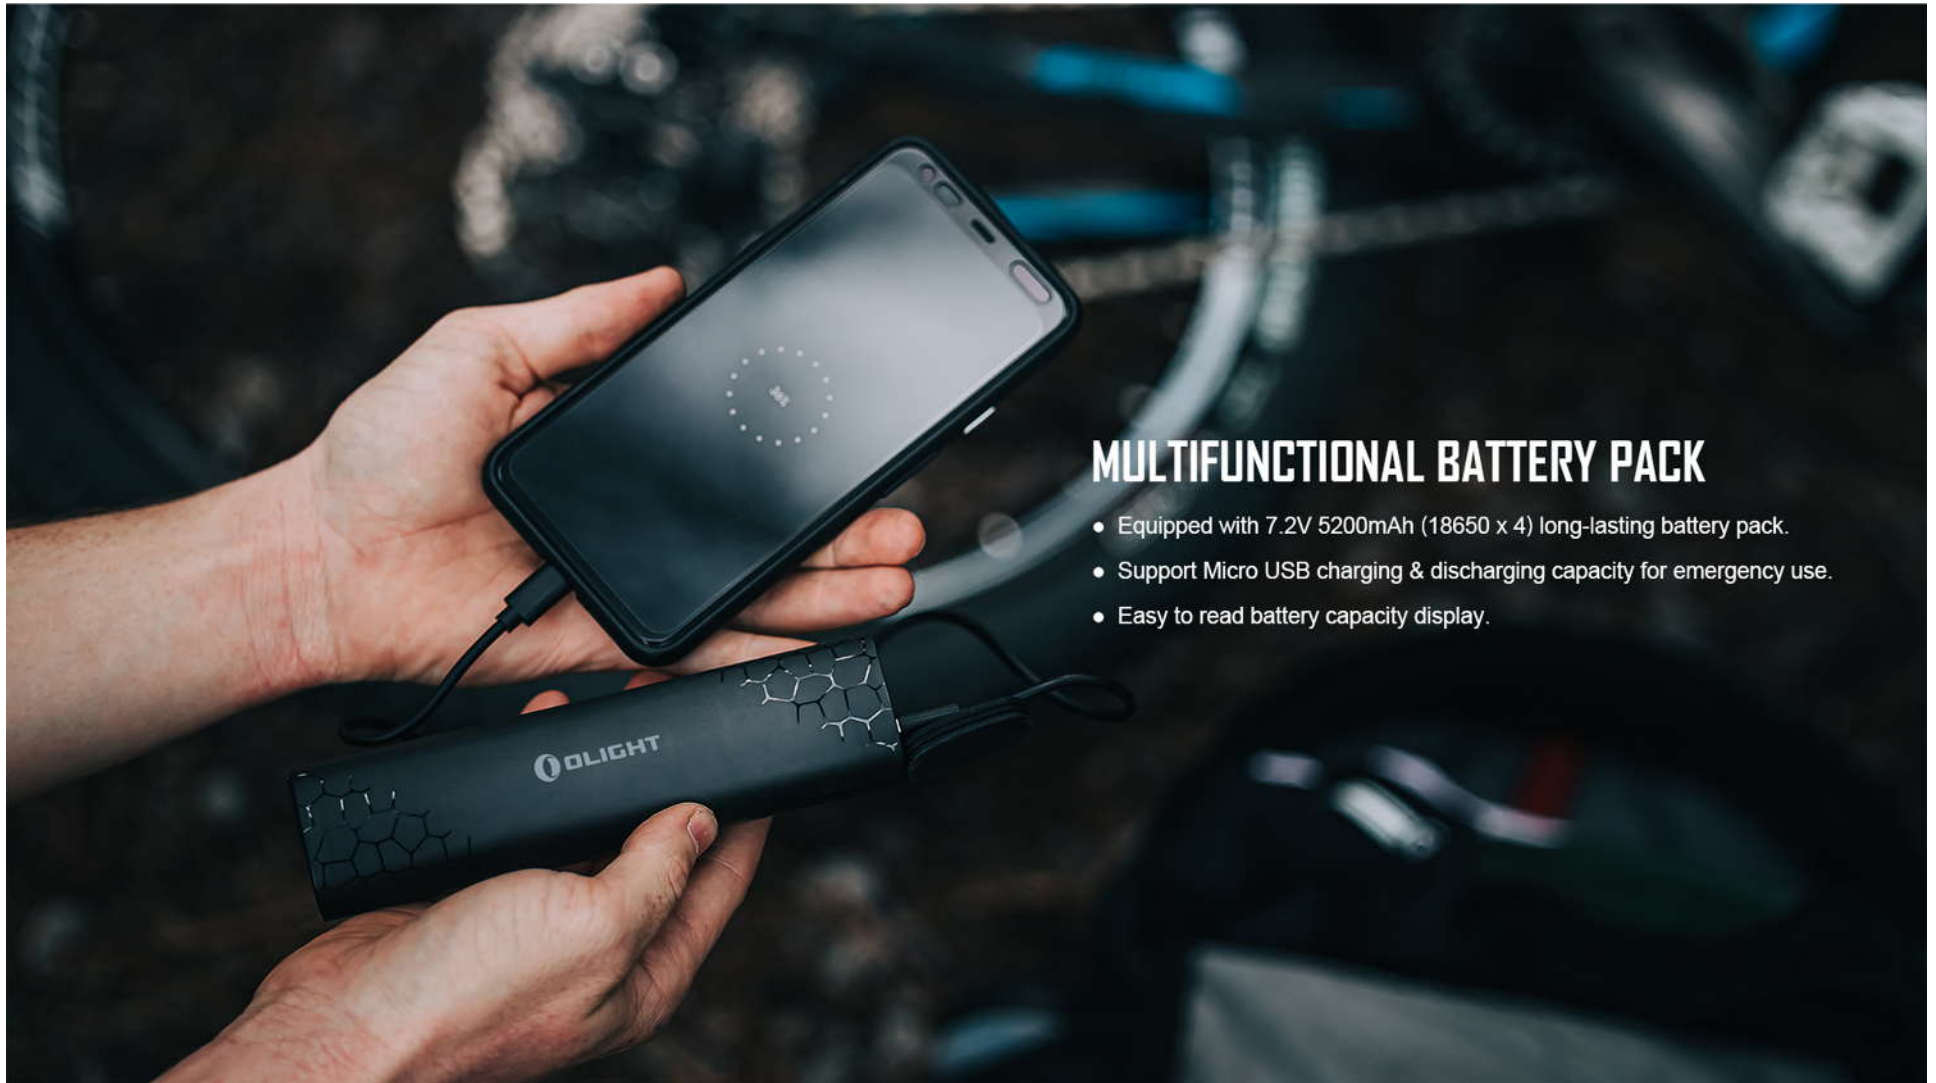

Olight / Magicshine RN 3500 Bicycle Headlamp

✔ Multifunctional Battery Pack

Portable 7.2V 5200mAh battery pack that can be used as a convenient power bank.

MULTIFUNCTIONAL BATTERY PACK

- Equipped with 7.2V 5200mAh (18650 x 4) long-lasting battery pack.
- Support Micro USB charging & discharging capacity for emergency use.
- Easy to read battery capacity display.