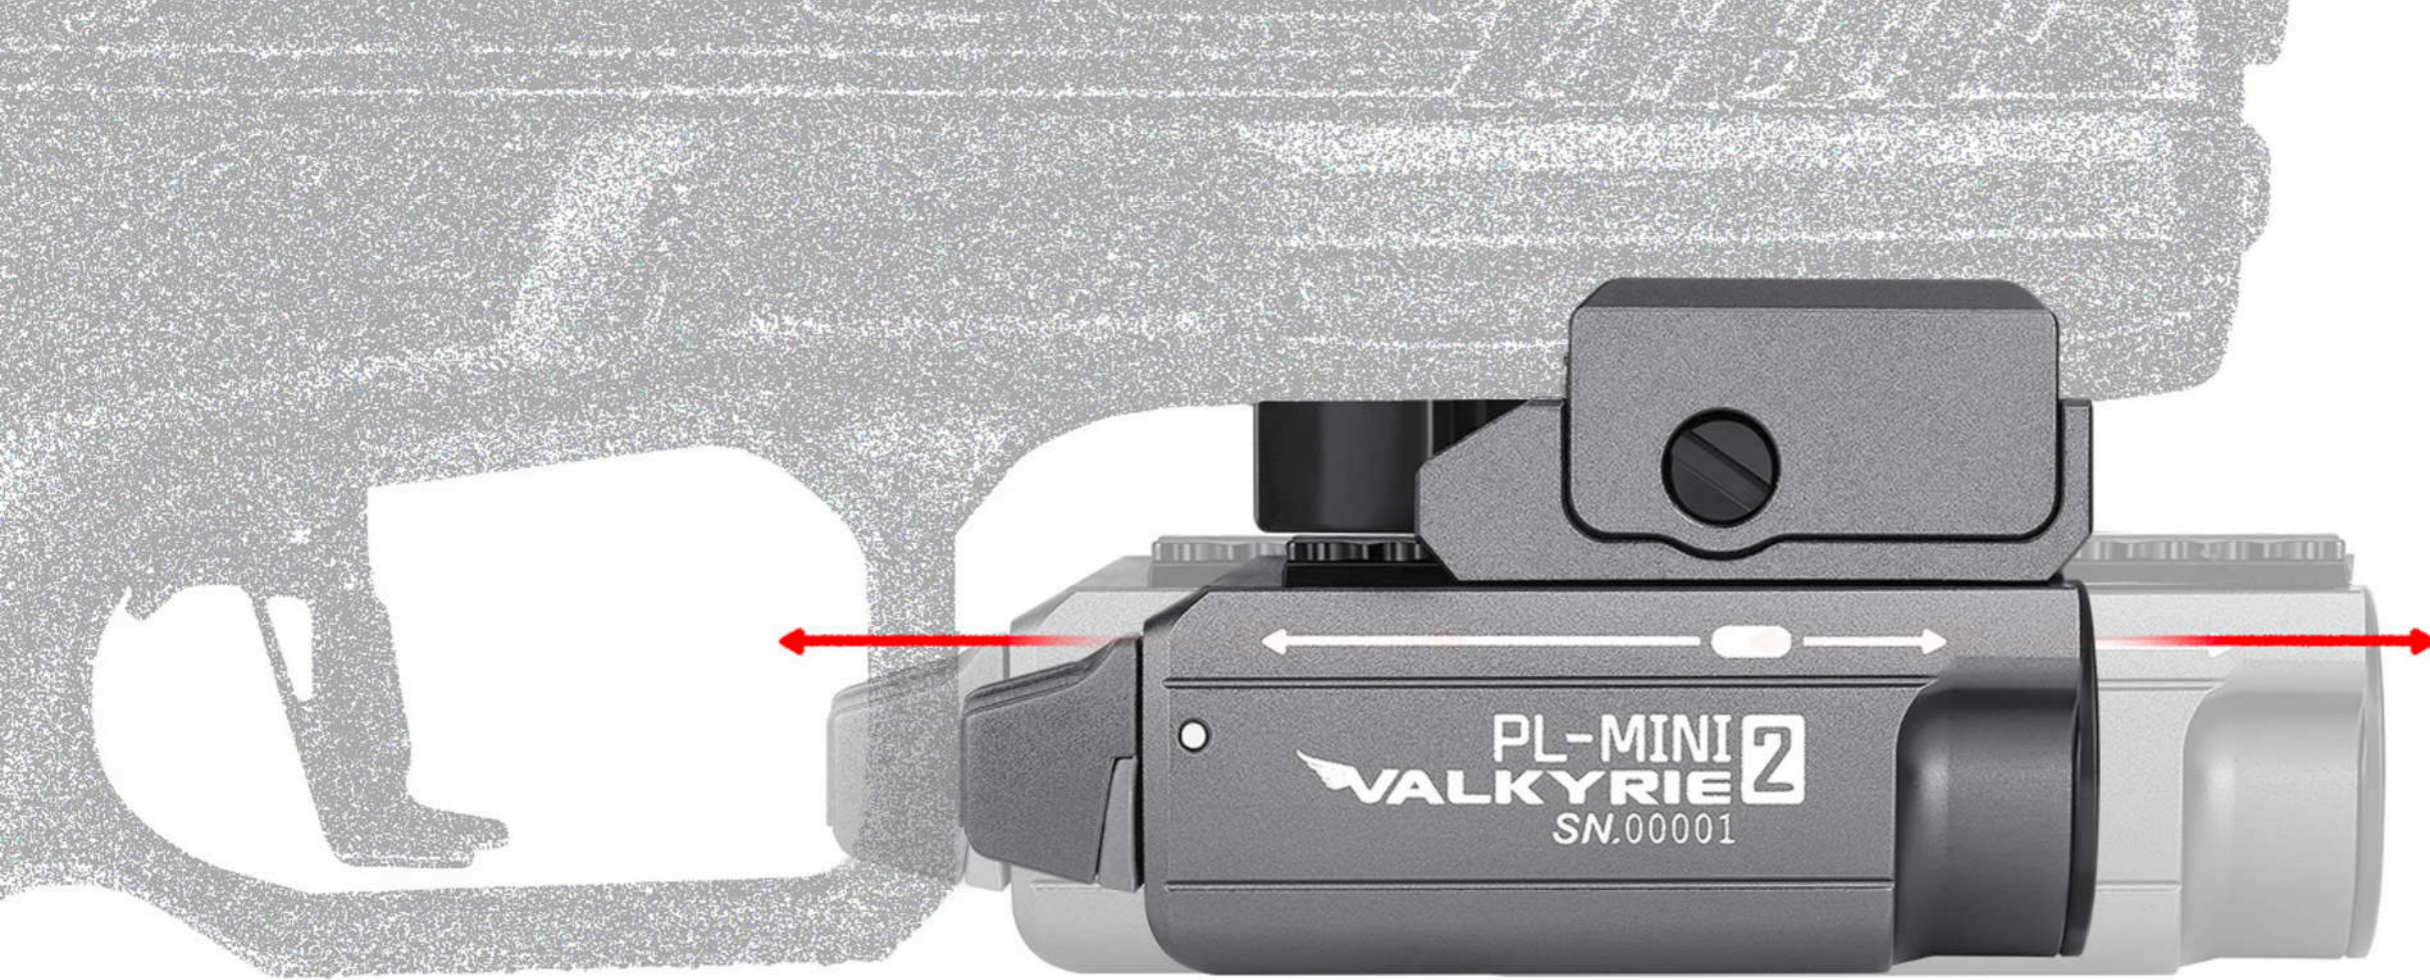

DROP TEST
1 METER

PRODUCT WEIGHT
2.57oz/73g
(including battery)

TINY AND POWERFUL

Ultra-compact and lightweight.

MAX.
600
LUMENS

MAX.
100
METERS

MAGNETIC CHARGING

Magnetic charging system to maximize convenience.

Quick attach and release in seconds.
Low power warning indicator.
Activate it with a downward push can
minimize accidental activation.

Red: power < 10%

ADJUSTABLE SLIDING RAIL

Slide the rail adapter back and forth freely to fix the light in your desired position.