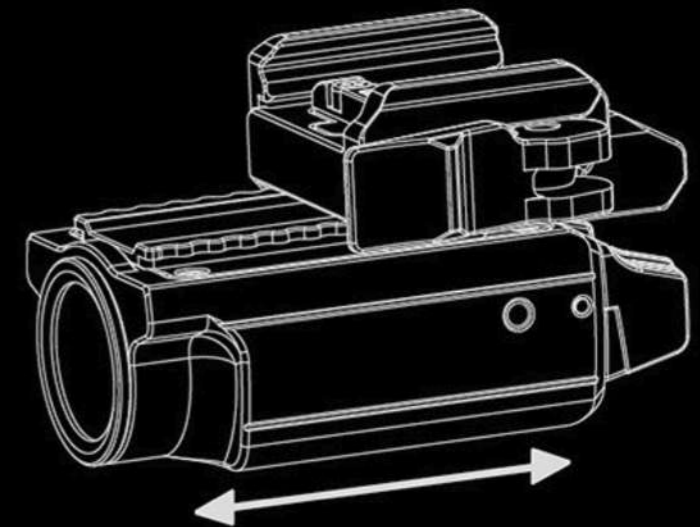

COMPATIBLE FIREARMS

PL-MINI VALKYRIE 2

KEL-TEC

PF-9 / PMR-301

FN

509 / FNS / FNX / FIVE-SEVEN

TAURUS

TX22 / TH9C / TH9 / G2S / G2C / 92

RUGER

SECURITY 9 / AMERICAN SERIES / SR22

SIG SAUER

P220 / P226 / P227 / P229 / P320 / SP2022

STEYR

M9-A1 / L-A1 / M-A1 / C-A1 / S-A1 / L9-A2 MF

CZ

P-07 / P-09 / P-10C / P-10F / P-10S / SHADOW 2 / 75 SP-01 / P-01

WALTHER

Q5 / P22 / CCP / CREED / PK380 / P99 / P99C / PPS / PPQ / PPQ SC / PK380

SPRINGFIELD ARMORY

XD MOD.2 SERIES / XD(M) SERIES / XD-S SERIES / XD-S MOD.2 SERIES / XD-E SERIES

HK

VP9 / VP40 / VP9SK / P30 / P30L / P30SK / HK45 / HK45 COMPACT / P2000 / P2000 SK

BERETTA

APX / APX COMPACT / PX4 STORM / PX4 STORM COMPACT / PX4 STORM SUBCOMPACT / M9A3 / M9A1 / 96 A1 / 92A1

GLOCK

G17 / G19 / G19X / G20 / G21 / G22 / G23 / G24 / G29 / G30 / G31 / G32 / G34 / G35 / G36 / G37 / G38 / G40 / G41 / G45

SMITH & WESSON

M&P M2.0 ALL CALIBERS / M&P M2.0 4" COMPACT ALL CALIBERS / M&P M2.0 3.6" COMPACT ALL CALIBERS /
M&P 380 SHIELD EZ / M&P 22 COMPACT / SD9 / SD40 / M&P 9 / M&P 40 / M&P 45 / M&P 9C / M&P 40C / M&P 45C

WELCOME TO TELL US MORE...