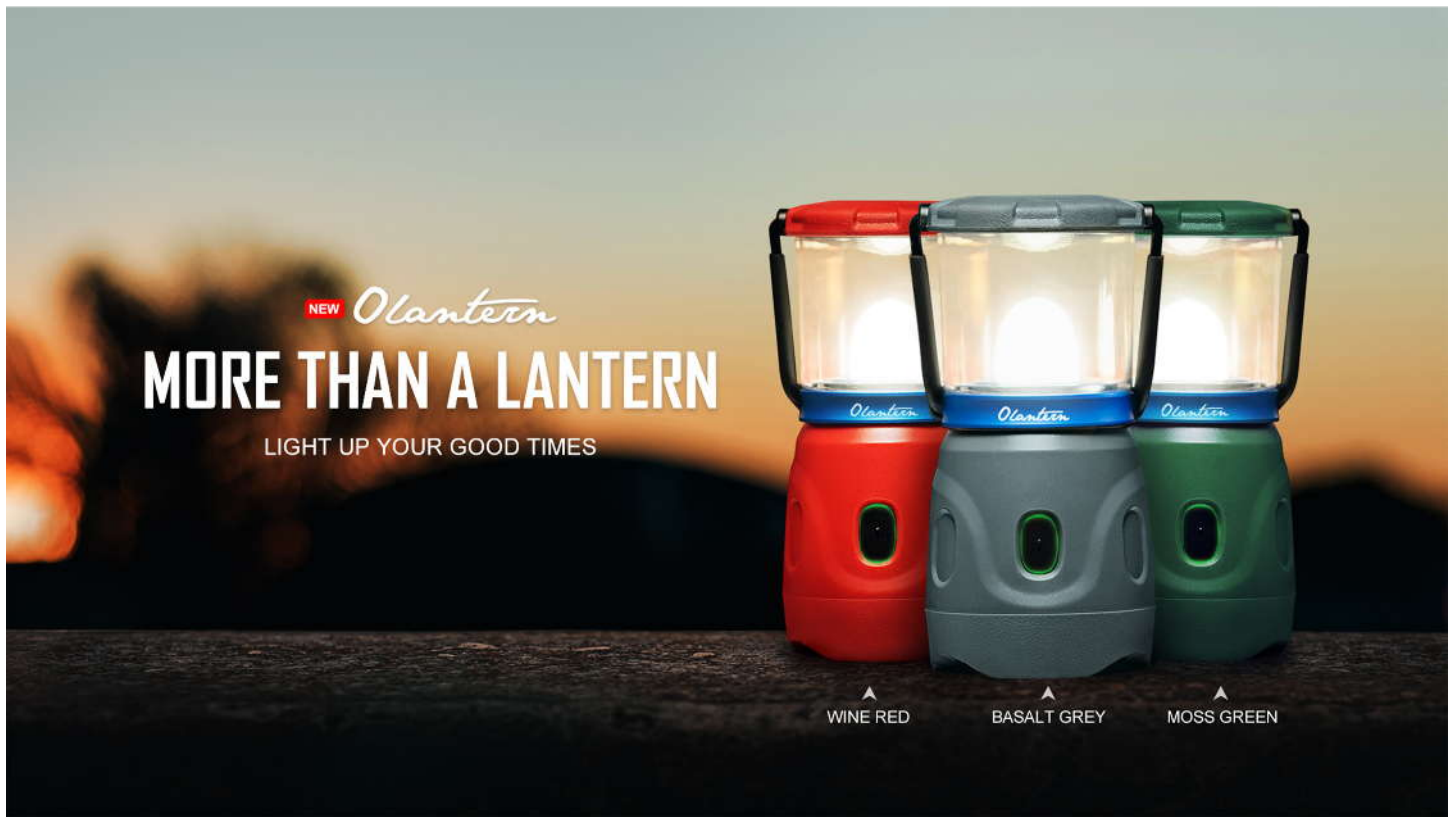

Olight Olantern