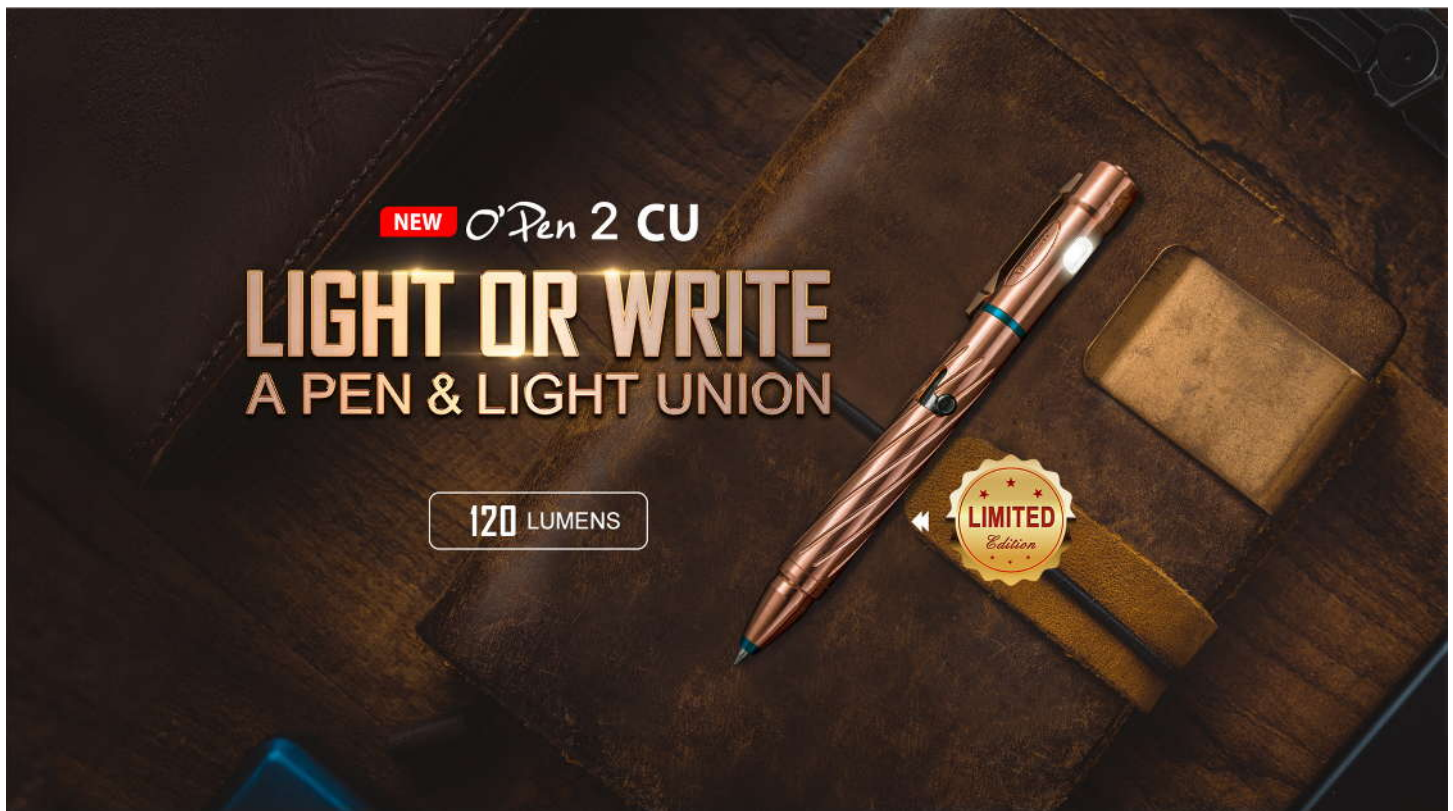

Olight O'Pen 2 Cu

GENERAL DATA

Strobe No

SOS / BEACON No

TECHNICAL CHARACTERISTICS

Weight (g / oz) 77 / 2.72 (including battery and refill)

Length (mm / in) 145 / 5.7 (tip retracted)

Tip Diameter (mm / in) 0.6 / 0.024

Body Diameter (mm / in) 12.7/ 0.5

Led Cool White LED

Packaging Carton Box

Use Everyday carry, camping, household, EDC, general use

- O'Pen 2 CU (battery built-in and refill included) ×1
- USB Charging Cable(A-C) ×1
- Spare Refill ×1
- User Manual x 1

Package Contents