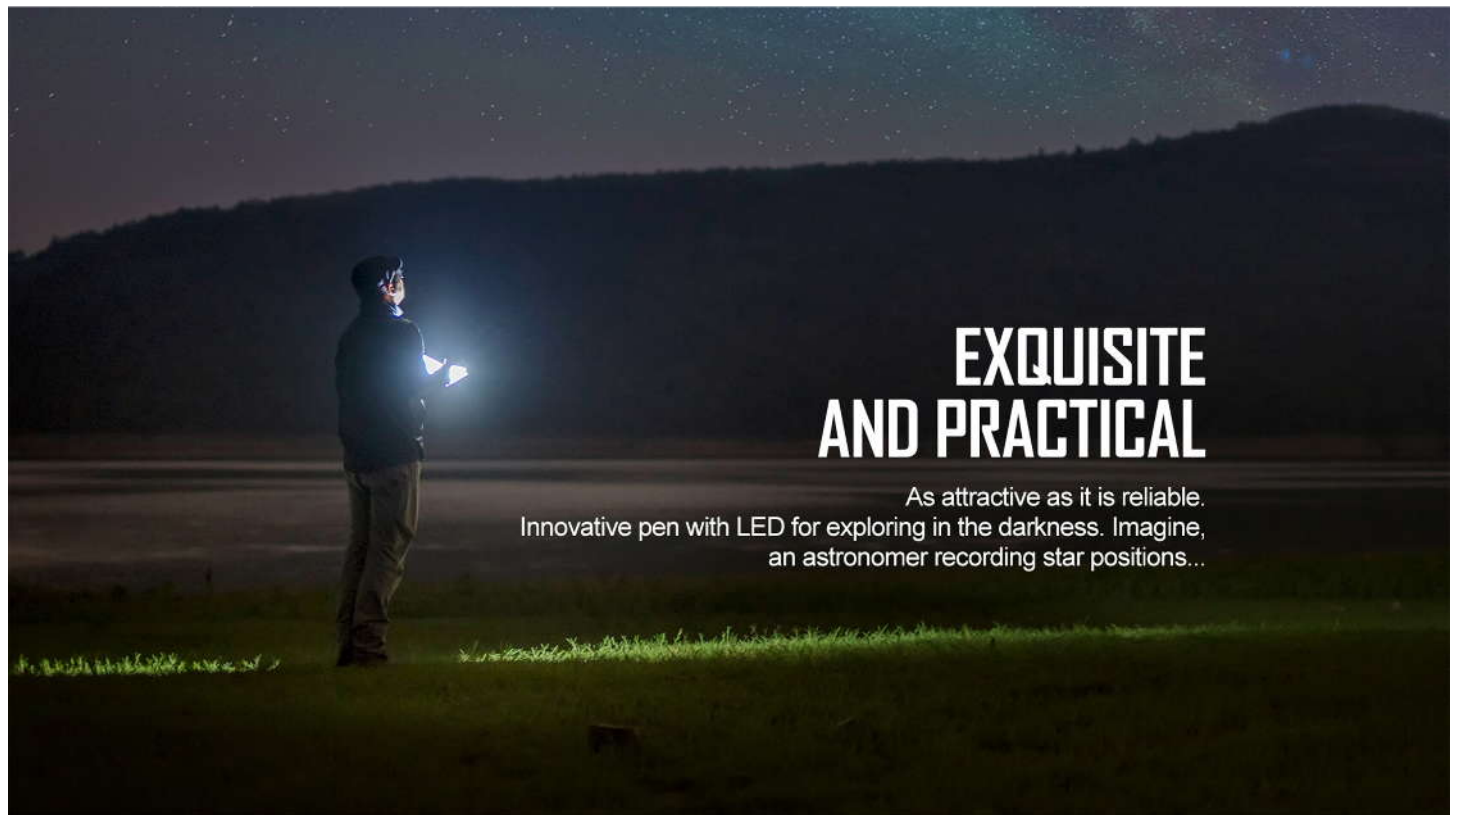

Olight O'Pen 2 Cu

EXQUISITE AND PRACTICAL

As attractive as it is reliable.
Innovative pen with LED for exploring in the darkness. Imagine,
an astronomer recording star positions...

AN EXCELLENT GIFT

Especially for ones who need to jot down notes in low light conditions.
The added refill gives you extra assurance.