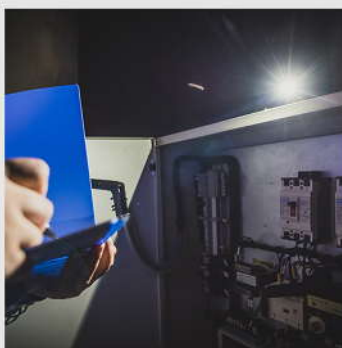

As attractive as it is reliable.
Innovative pen with LED for exploring in the darkness. Imagine,
an astronomer recording star positions...

AN EXCELLENT GIFT

Especially for ones who need to jot down notes in low light conditions.
The added refill gives you extra assurance.