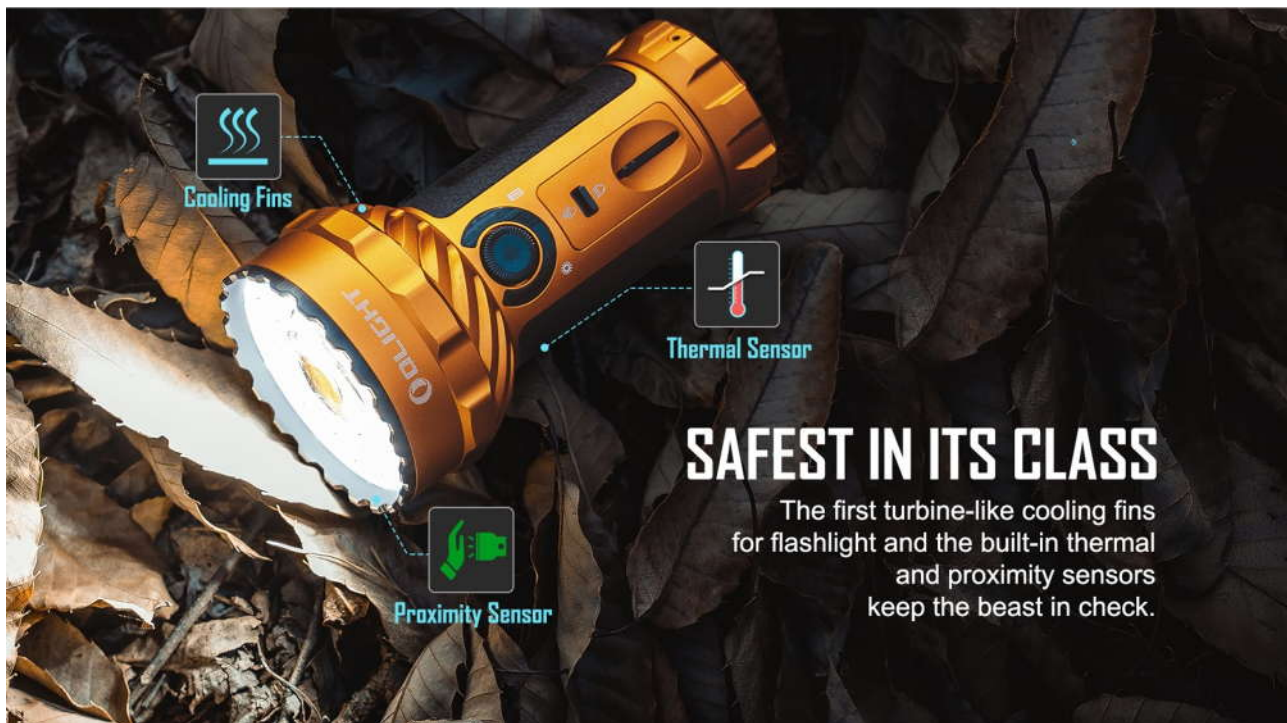

Marauder 2 Orange Limited Edition

- Max 14,000 lumens with an 800-meter beam distance
- Toggle switch to quickly change from spotlight and floodlight modes
- Knob switch for instant activation and output changes
- USB-C rechargeable for quick charging or power bank function discharging

An intuitive rotary knob switch to turn on the light and circle through 7 output levels. (Note: Rotate the knob switch quickly over 90 degrees to unlock it.)

✔ Built-in Proximity Sensor

Safest in its class as it has a thermal sensor, a proximity sensor, and cooling fins to protect against overheating and obstruction.