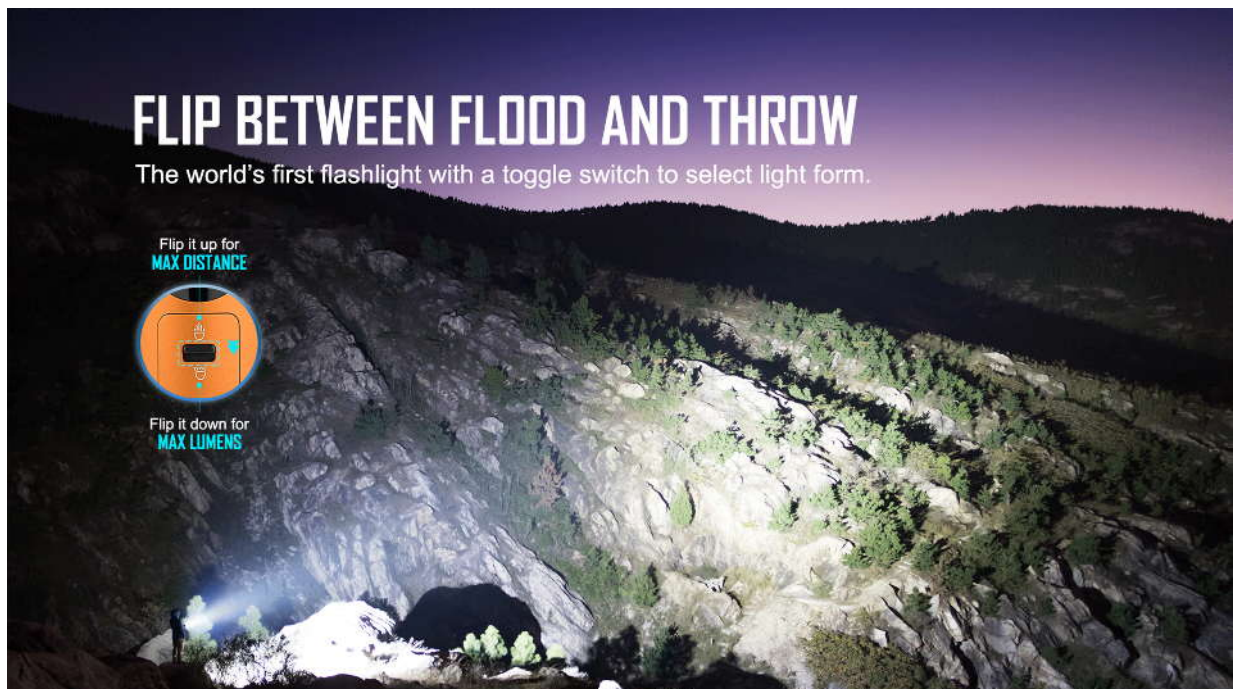

Marauder 2 Orange Limited Edition

✔ Powerful Light Source

Secure light source for outdoor exploration. 14,000-lumen floodlight to illuminate a large area like the daytime. You will be able to see everything around you.

✔ Free Conversion In Hand

A simple toggle switch to select either spotlight or floodlight. The toggle switch at the middle is quick to select either spotlight or floodlight, while the upper rotary knob is intuitive to adjust brightness levels.