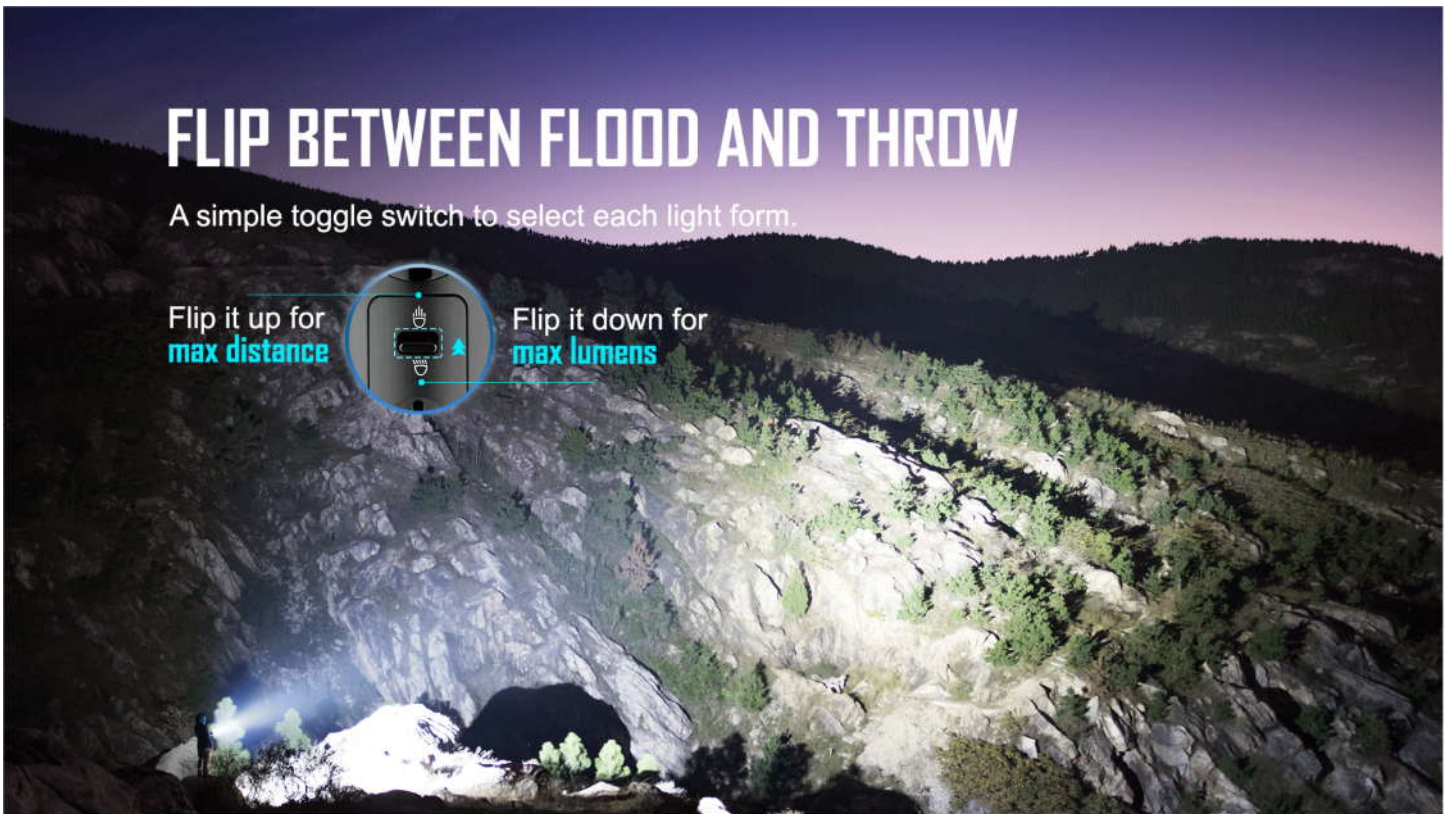

Package Contents

Olight Marauder 2

FLIP BETWEEN FLOOD AND THROW

A simple toggle switch to select each light form.

Flip it up for
max distance

Flip it down for
max lumens

FLIP BETWEEN FLOOD AND THROW

A simple toggle switch to select each light form.

Flip it up for
max distance

Flip it down for
max lumens

Olight Marauder 2

INTUITIVE OPERATION AND INDICATORS

Rotary knob to circle through 7 brightness levels and a simple indicator dashboard.

Olight Marauder 2