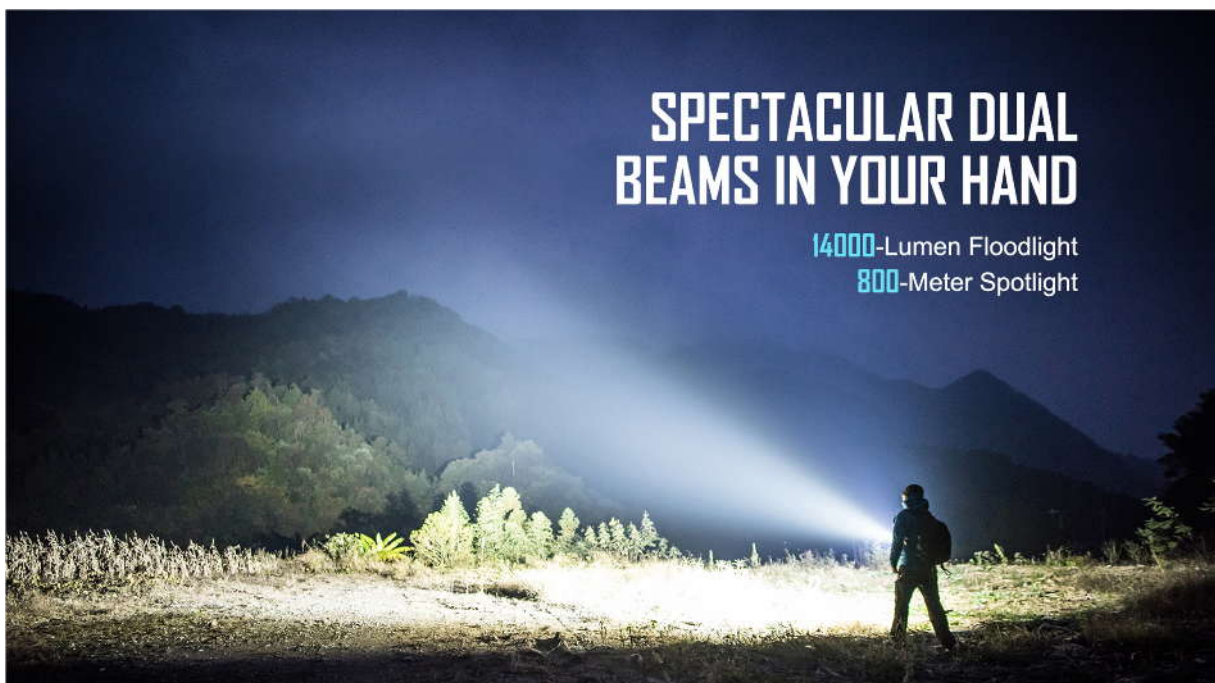

Package Contents

Olight Marauder 2

FLIP BETWEEN FLOOD AND THROW

A simple toggle switch to select each light form.

Flip it up for
max distance

Flip it down for
max lumens

FLIP BETWEEN FLOOD AND THROW

A simple toggle switch to select each light form.